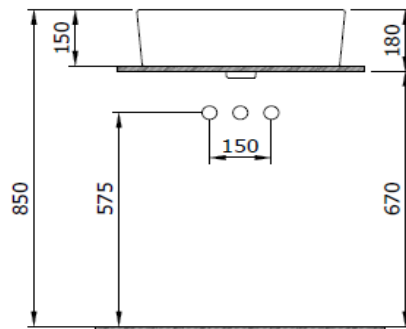

Milano Batarya Banklı Lavabo 50 cm

BOCCHI
IL BAGNO PER TUTTI

Product code: 1216-062-0126

Collection	Milano
Size	450 X 505
Brand	BOCCHI
Surface	Glazed Hygiene
Colour	Glossy White
Class	CL 25
Weight	15,67 kg
Accessory	Overflow badge A0237
	POP-UP 6190 - 0002
	Mounting set A0238

BOCCHI reserves the right to make changes in products and technical details without notice.

All dimensions in the drawings are within standard tolerances.

If there is a need for exact measurements in assembly applications, exact measurements taken from the product should be used.