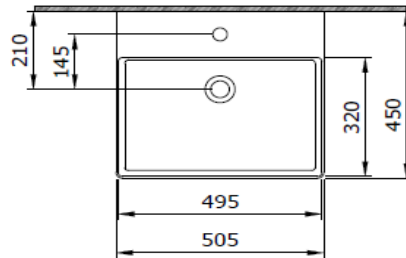

Milano Batarya Banklı Lavabo 50 cm

BOCCHI
IL BAGNO PER TUTTI

Product code: 1216-062-0126

Collection	Milano
Size	450 X 505
Brand	BOCCHI
Surface	Glazed Hygiene
Colour	Glossy White
Class	CL 25
Weight	15,67 kg
Accessory	Overflow badge A0237
	POP-UP 6190 - 0002
	Mounting set A0238

BOCCHI reserves the right to make changes in products and technical details without notice.

All dimensions in the drawings are within standard tolerances.

If there is a need for exact measurements in assembly applications, exact measurements taken from the product should be used.