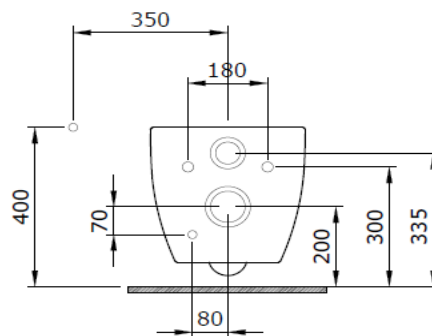

Venezia Rimless Wall Hung Toilet

BOCCHI
IL BAGNO PER TUTTI

Product code: 1295-001-0119

Collection	Venezia
Size	360 X 570
Brand	BOCCHI
Surface	Glazed Hygiene
Colour	Glossy White
Washing Volume	4,5 L
Weight	32,7 kg
Accessory	Mounting set A0121
	Bidet set A0974
	Toilet Seat Bidet - Hot / Cold A0114
	Toilet Seat Bidet - Cold A0120
Complementary products	Soft close toilet cover A0302, A0336, A0300, A0301

BOCCHI reserves the right to make changes in products and technical details without notice.

All dimensions in the drawings are within standard tolerances.

If there is a need for exact measurements in assembly applications, exact measurements taken from the product should be used.