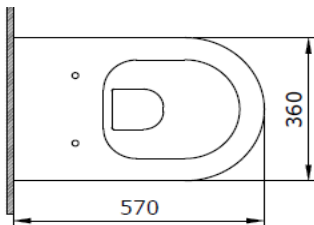

Venezia Rimless Wall Hung Toilet

BOCCHI
IL BAGNO PER TUTTI

Product code: 1295-001-0119

Collection	Venezia
Size	360 X 570
Brand	BOCCHI
Surface	Glazed Hygiene
Colour	Glossy White
Washing Volume	4,5 L
Weight	32,7 kg
Accessory	Mounting set A0121
	Bidet set A0974
	Toilet Seat Bidet - Hot / Cold A0114
	Toilet Seat Bidet - Cold A0120
Complementary products	Soft close toilet cover A0302, A0336, A0300, A0301

BOCCHI reserves the right to make changes in products and technical details without notice.

All dimensions in the drawings are within standard tolerances.

If there is a need for exact measurements in assembly applications, exact measurements taken from the product should be used.