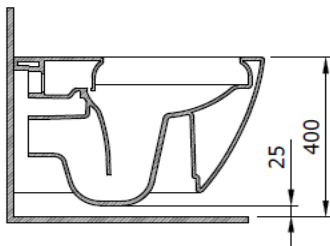

Venezia Rimless Wall Hung Toilet

BOCCHI
IL BAGNO PER TUTTI

Product code: 1295-001-0119

Collection	Venezia
Size	360 X 570
Brand	BOCCHI
Surface	Glazed Hygiene
Colour	Glossy White
Washing Volume	4,5 L
Weight	32,7 kg
Accessory	Mounting set A0121
	Bidet set A0974
	Toilet Seat Bidet - Hot / Cold A0114
	Toilet Seat Bidet - Cold A0120
Complementary products	Soft close toilet cover A0302, A0336, A0300, A0301

BOCCHI reserves the right to make changes in products and technical details without notice.

All dimensions in the drawings are within standard tolerances.

If there is a need for exact measurements in assembly applications, exact measurements taken from the product should be used.