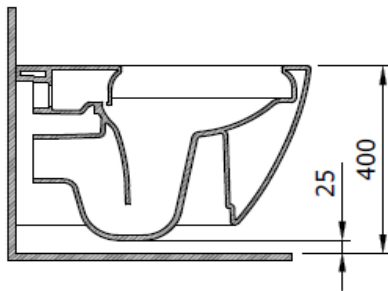

Venezia Rimless Wall Hung Toilet

BOCCHI
IL BAGNO PER TUTTI

Product code: 1295-001-0128

| | |
|------------------------|--|
| Collection | Venezia |
| Size | 360 X 570 |
| Brand | BOCCHI |
| Surface | Glazed Hygiene |
| Colour | Glossy White |
| Washing Volume | 4,5 L |
| Weight | 32,7 kg |
| Accessory | Mounting set A0121 |
| | Bidet set A0974 |
| Complementary products | Soft close toilet cover A0302, A0336, A0300, A0301 |

BOCCHI reserves the right to make changes in products and technical details without notice.

All dimensions in the drawings are within standard tolerances.

If there is a need for exact measurements in assembly applications, exact measurements taken from the product should be used.