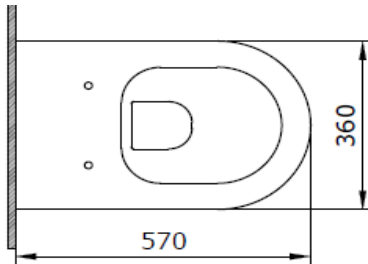

Venezia Rimless Wall Hung Toilet

BOCCHI
IL BAGNO PER TUTTI

Product code: 1295-001-0128

| | |
|------------------------|--|
| Collection | Venezia |
| Size | 360 X 570 |
| Brand | BOCCHI |
| Surface | Glazed Hygiene |
| Colour | Glossy White |
| Washing Volume | 4,5 L |
| Weight | 32,7 kg |
| Accessory | Mounting set A0121 |
| | Bidet set A0974 |
| Complementary products | Soft close toilet cover A0302, A0336, A0300, A0301 |

BOCCHI reserves the right to make changes in products and technical details without notice.

All dimensions in the drawings are within standard tolerances.

If there is a need for exact measurements in assembly applications, exact measurements taken from the product should be used.