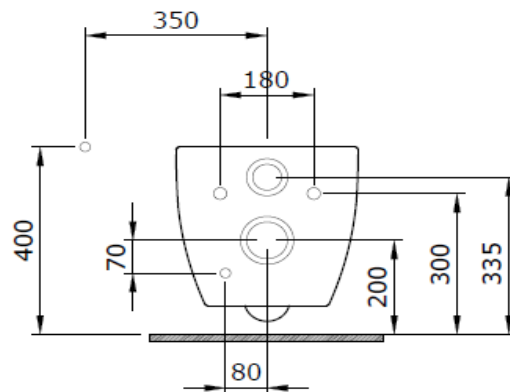

Venezia Rimless Wall Hung Toilet

BOCCHI
IL BAGNO PER TUTTI

Product code: 1295-001-0128

| | |
|------------------------|--|
| Collection | Venezia |
| Size | 360 X 570 |
| Brand | BOCCHI |
| Surface | Glazed Hygiene |
| Colour | Glossy White |
| Washing Volume | 4,5 L |
| Weight | 32,7 kg |
| Accessory | Mounting set A0121 |
| | Bidet set A0974 |
| Complementary products | Soft close toilet cover A0302, A0336, A0300, A0301 |

BOCCHI reserves the right to make changes in products and technical details without notice.

All dimensions in the drawings are within standard tolerances.

If there is a need for exact measurements in assembly applications, exact measurements taken from the product should be used.