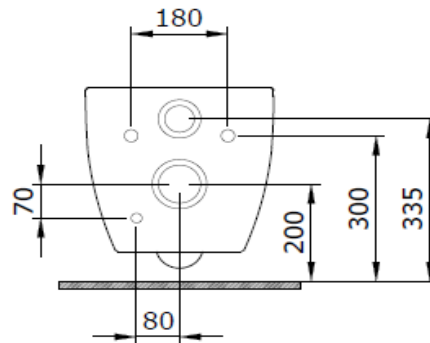

Venezia Rimless Wall Hung Toilet

BOCCHI
IL BAGNO PER TUTTI

Product code: 1295-001-0129

Collection	Venezia
Size	360 X 570
Brand	BOCCHI
Surface	Glazed Hygiene
Colour	Glossy White
Washing Volume	4,5 L
Weight	32,7 kg
Accessory	Mounting set A0121
Complementary products	Soft close toilet cover A0302, A0336, A0300, A0301

BOCCHI reserves the right to make changes in products and technical details without notice.

All dimensions in the drawings are within standard tolerances.

If there is a need for exact measurements in assembly applications, exact measurements taken from the product should be used.