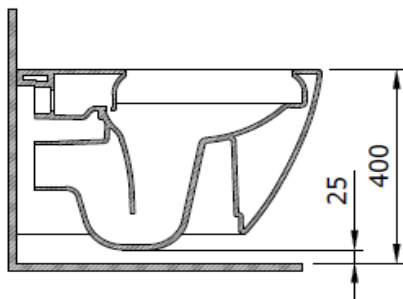

Venezia Rimless Wall Hung Toilet

BOCCHI
IL BAGNO PER TUTTI

Product code: 1295-001-0129

Collection	Venezia
Size	360 X 570
Brand	BOCCHI
Surface	Glazed Hygiene
Colour	Glossy White
Washing Volume	4,5 L
Weight	32,7 kg
Accessory	Mounting set A0121
Complementary products	Soft close toilet cover A0302, A0336, A0300, A0301

BOCCHI reserves the right to make changes in products and technical details without notice.

All dimensions in the drawings are within standard tolerances.

If there is a need for exact measurements in assembly applications, exact measurements taken from the product should be used.