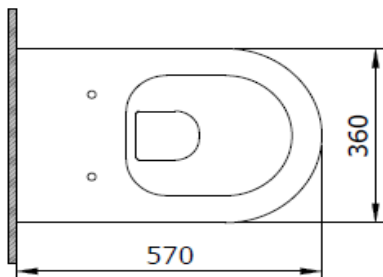

Venezia Rimless Wall Hung Toilet

BOCCHI
IL BAGNO PER TUTTI

Product code: 1295-001-0129

Collection	Venezia
Size	360 X 570
Brand	BOCCHI
Surface	Glazed Hygiene
Colour	Glossy White
Washing Volume	4,5 L
Weight	32,7 kg
Accessory	Mounting set A0121
Complementary products	Soft close toilet cover A0302, A0336, A0300, A0301

BOCCHI reserves the right to make changes in products and technical details without notice.

All dimensions in the drawings are within standard tolerances.

If there is a need for exact measurements in assembly applications, exact measurements taken from the product should be used.