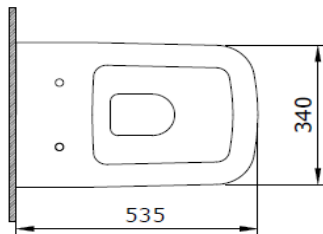

Firenze Rimless Wall Hung Toilet

BOCCHI
IL BAGNO PER TUTTI

Product code: 1304-064-0128

| | |
|------------------------|---|
| Collection | Firenze |
| Size | 340 X 535 |
| Brand | BOCCHI |
| Surface | Glazed Hygiene |
| Colour | Glossy White |
| Washing Volume | 4,5 L |
| Weight | 29,73 kg |
| Accessory | Mounting set A0121 |
| | Bidet set A0974 |
| Complementary products | Tutti Slim Soft close toilet cover A0334; A0332 |
| | Tutti S Soft close toilet cover A0312; A0322 |

BOCCHI reserves the right to make changes in products and technical details without notice.

All dimensions in the drawings are within standard tolerances.

If there is a need for exact measurements in assembly applications, exact measurements taken from the product should be used.