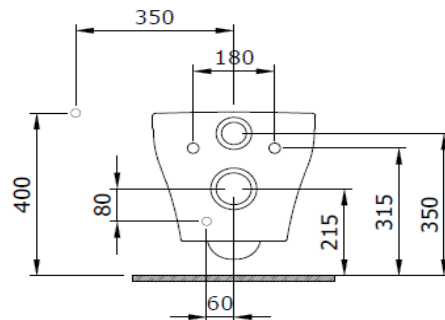

Firenze Rimless Wall Hung Toilet

BOCCHI
IL BAGNO PER TUTTI

Product code: 1304-064-0128

| | |
|------------------------|---|
| Collection | Firenze |
| Size | 340 X 535 |
| Brand | BOCCHI |
| Surface | Glazed Hygiene |
| Colour | Glossy White |
| Washing Volume | 4,5 L |
| Weight | 29,73 kg |
| Accessory | Mounting set A0121 |
| | Bidet set A0974 |
| Complementary products | Tutti Slim Soft close toilet cover A0334; A0332 |
| | Tutti S Soft close toilet cover A0312; A0322 |

BOCCHI reserves the right to make changes in products and technical details without notice.

All dimensions in the drawings are within standard tolerances.

If there is a need for exact measurements in assembly applications, exact measurements taken from the product should be used.