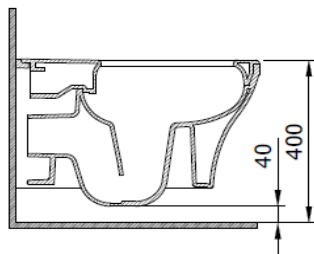

Firenze Rimless Wall Hung Toilet

BOCCHI
IL BAGNO PER TUTTI

Product code: 1304-064-0128

| | |
|------------------------|---|
| Collection | Firenze |
| Size | 340 X 535 |
| Brand | BOCCHI |
| Surface | Glazed Hygiene |
| Colour | Glossy White |
| Washing Volume | 4,5 L |
| Weight | 29,73 kg |
| Accessory | Mounting set A0121 |
| | Bidet set A0974 |
| Complementary products | Tutti Slim Soft close toilet cover A0334; A0332 |
| | Tutti S Soft close toilet cover A0312; A0322 |

BOCCHI reserves the right to make changes in products and technical details without notice.

All dimensions in the drawings are within standard tolerances.

If there is a need for exact measurements in assembly applications, exact measurements taken from the product should be used.