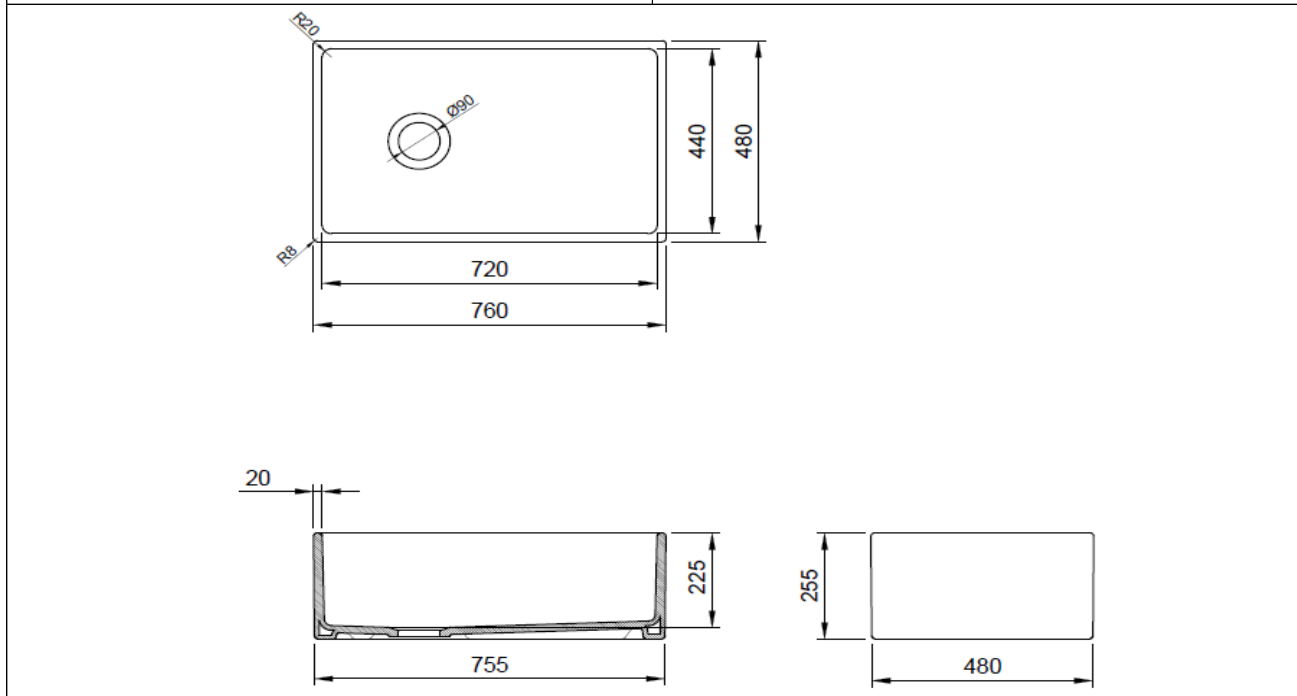

Apron Front Single Bowl Kitchen Sink 76 cm

BOCCHI
IL BAGNO PER TUTTI

Product code: 1346-001-0120

Collection	Contempo
Size	480 X 760
Brand	BOCCHI
Surface	Glazed Hygiene
Colour	Glossy White
Class	CL 00
Weight	39,06 kg
Accessory	Siphon 2331 0001
	Wire grid 2300 0002

BOCCHI reserves the right to make changes in products and technical details without notice.

All dimensions in the drawings are within standard tolerances.

If there is a need for exact measurements in assembly applications, exact measurements taken from the product should be used.