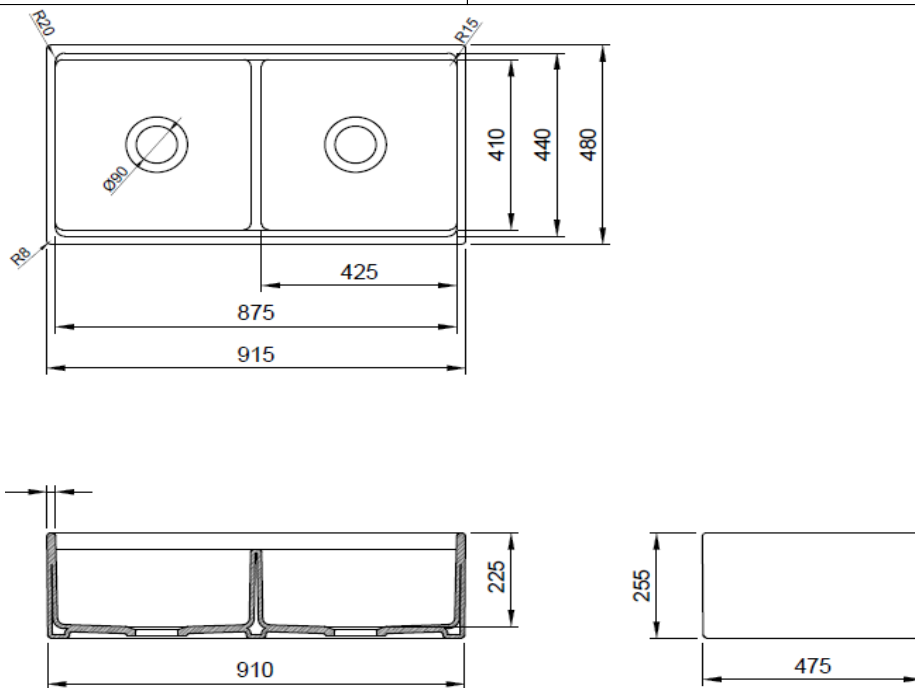

Apron Front Double Bowl Kitchen Sink 91 cm

BOCCHI
IL BAGNO PER TUTTI

Product code: 1348-001-0120

Collection	Contempo
Size	470 X 915
Brand	BOCCHI
Surface	Glazed Hygiene
Colour	Glossy White
Class	CL 00
Weight	46,83 kg
Accessory	Siphon 2331 0002
	Wire grid 2300 0006
	Cutting board 2380-0001
	Vegetable basket 2310-0001

BOCCHI reserves the right to make changes in products and technical details without notice.

All dimensions in the drawings are within standard tolerances.

If there is a need for exact measurements in assembly applications, exact measurements taken from the product should be used.