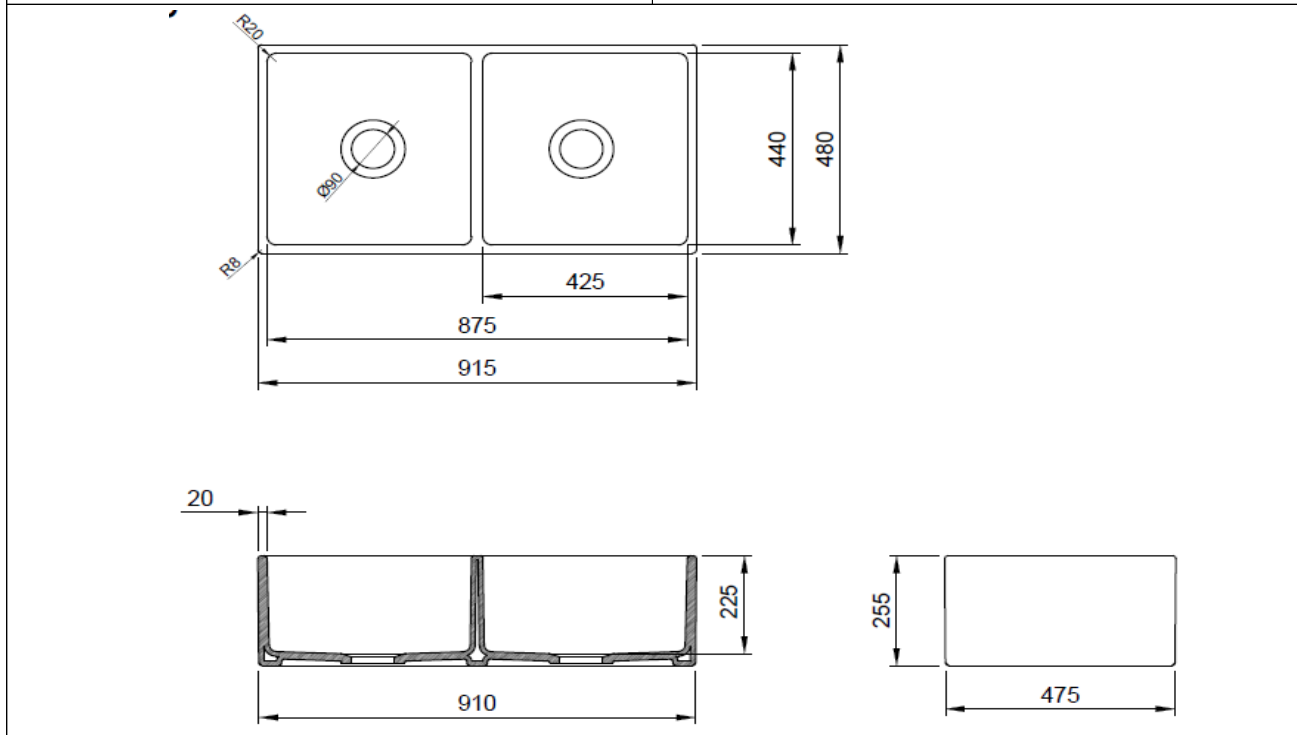

Apron Front Double Bowl Kitchen Sink 91 cm

BOCCHI
IL BAGNO PER TUTTI

Product code: 1350-001-0120

Collection	Contempo
Size	480 X 915
Brand	BOCCHI
Surface	Glazed Hygiene
Colour	Glossy White
Class	CL 00
Weight	47,81 kg
Accessory	Siphon 2331 0002
	Wire grid 2300 0007

BOCCHI reserves the right to make changes in products and technical details without notice.

All dimensions in the drawings are within standard tolerances.

If there is a need for exact measurements in assembly applications, exact measurements taken from the product should be used.