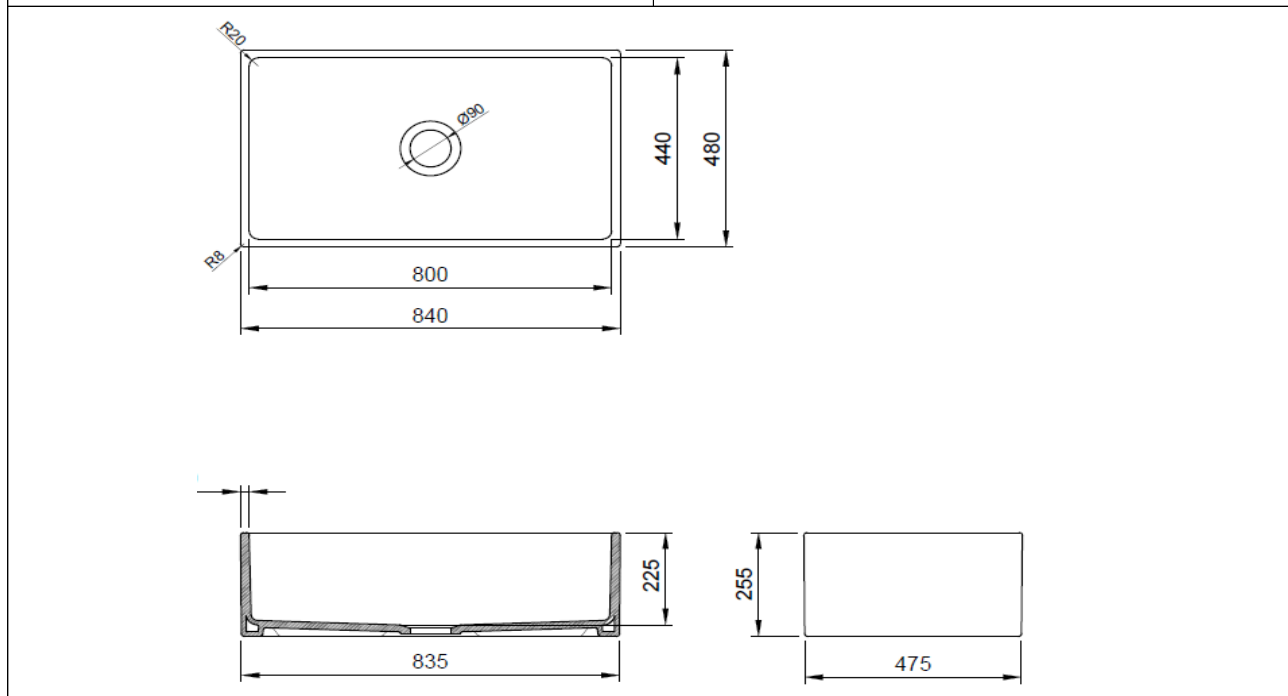

Apron Front Single Bowl Kitchen Sink 85 cm

BOCCHI
IL BAGNO PER TUTTI

Product code: 1352-001-0120

Collection	Contempo
Size	480 X 840
Brand	BOCCHI
Surface	Glazed Hygiene
Colour	Glossy White
Class	CL 00
Weight	40,94kg
Accessory	Siphon 2331 0001
	Wire grid 2300 0004

BOCCHI reserves the right to make changes in products and technical details without notice.

All dimensions in the drawings are within standard tolerances.

If there is a need for exact measurements in assembly applications, exact measurements taken from the product should be used.