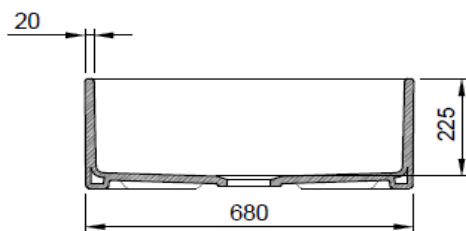

## Apron Front Single Bowl Kitchen Sink 68 cm

**BOCCHI**  
IL BAGNO PER TUTTI

Product code: 1356-001-0120

Collection	Contempo
Size	480 X 685
Brand	BOCCHI
Surface	Glazed Hygiene
Colour	Glossy White
Class	CL 00
Weight	34,75kg
Accessory	Siphon 2331 0001
	Wire grid 2300 0001

BOCCHI reserves the right to make changes in products and technical details without notice.

All dimensions in the drawings are within standard tolerances.

If there is a need for exact measurements in assembly applications, exact measurements taken from the product should be used.