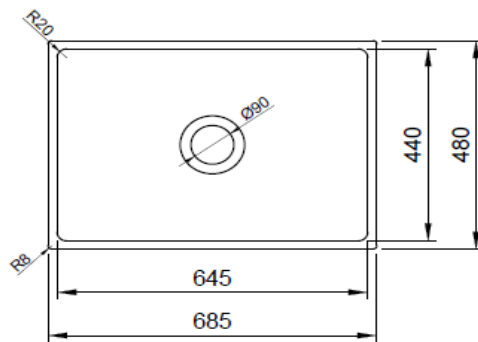

## Apron Front Single Bowl Kitchen Sink 68 cm

**BOCCHI**  
IL BAGNO PER TUTTI

Product code: 1356-001-0120

Collection	Contempo
Size	480 X 685
Brand	BOCCHI
Surface	Glazed Hygiene
Colour	Glossy White
Class	CL 00
Weight	34,75kg
Accessory	Siphon 2331 0001
	Wire grid 2300 0001

BOCCHI reserves the right to make changes in products and technical details without notice.

All dimensions in the drawings are within standard tolerances.

If there is a need for exact measurements in assembly applications, exact measurements taken from the product should be used.