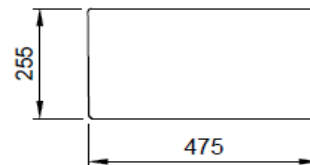

## Apron Front Single Bowl Kitchen Sink 68 cm

**BOCCHI**  
IL BAGNO PER TUTTI

Product code: 1356-001-0120

Collection	Contempo
Size	480 X 685
Brand	BOCCHI
Surface	Glazed Hygiene
Colour	Glossy White
Class	CL 00
Weight	34,75kg
Accessory	Siphon 2331 0001
	Wire grid 2300 0001