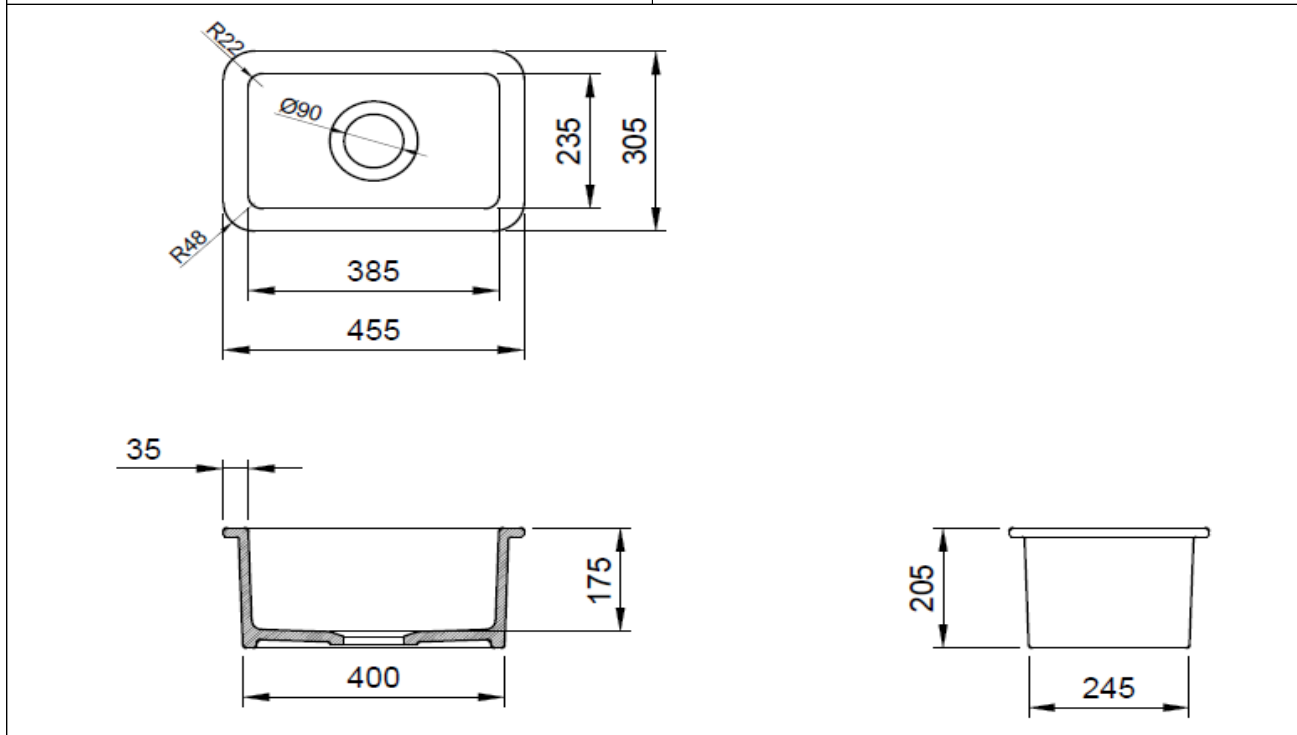

Undermount/Drop in Kitchen Sink 30 cm

BOCCHI
IL BAGNO PER TUTTI

Product code: 1358-001-0120

| | |
|------------|---------------------|
| Collection | Sotto |
| Size | 305 X 455 |
| Brand | BOCCHI |
| Surface | Glazed Hygiene |
| Colour | Glossy White |
| Class | CL 00 |
| Weight | 10,71 kg |
| Aksesuar | Siphon 2331 0001 |
| | Wire grid 2300 0060 |

BOCCHI reserves the right to make changes in products and technical details without notice.

All dimensions in the drawings are within standard tolerances.

If there is a need for exact measurements in assembly applications, exact measurements taken from the product should be used.