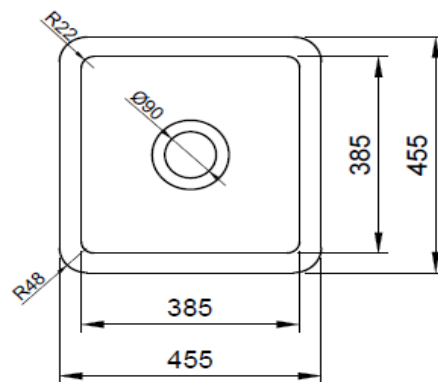

Undermount/Drop in Kitchen Sink 45 cm

BOCCHI
IL BAGNO PER TUTTI

Product code: 1359-001-0120

Collection	Sotto
Size	455 X 455
Brand	BOCCHI
Surface	Glazed Hygiene
Colour	Glossy White
Class	CL 00
Weight	15,66 kg
Accessory	Siphon 2331 0001
	Wire grid 2300 0009

BOCCHI reserves the right to make changes in products and technical details without notice.

All dimensions in the drawings are within standard tolerances.

If there is a need for exact measurements in assembly applications, exact measurements taken from the product should be used.