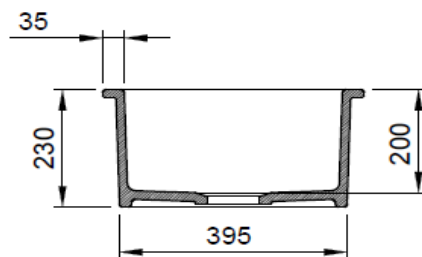

Undermount/Drop in Kitchen Sink 45 cm

BOCCHI
IL BAGNO PER TUTTI

Product code: 1359-001-0120

Collection	Sotto
Size	455 X 455
Brand	BOCCHI
Surface	Glazed Hygiene
Colour	Glossy White
Class	CL 00
Weight	15,66 kg
Accessory	Siphon 2331 0001
	Wire grid 2300 0009

BOCCHI reserves the right to make changes in products and technical details without notice.

All dimensions in the drawings are within standard tolerances.

If there is a need for exact measurements in assembly applications, exact measurements taken from the product should be used.