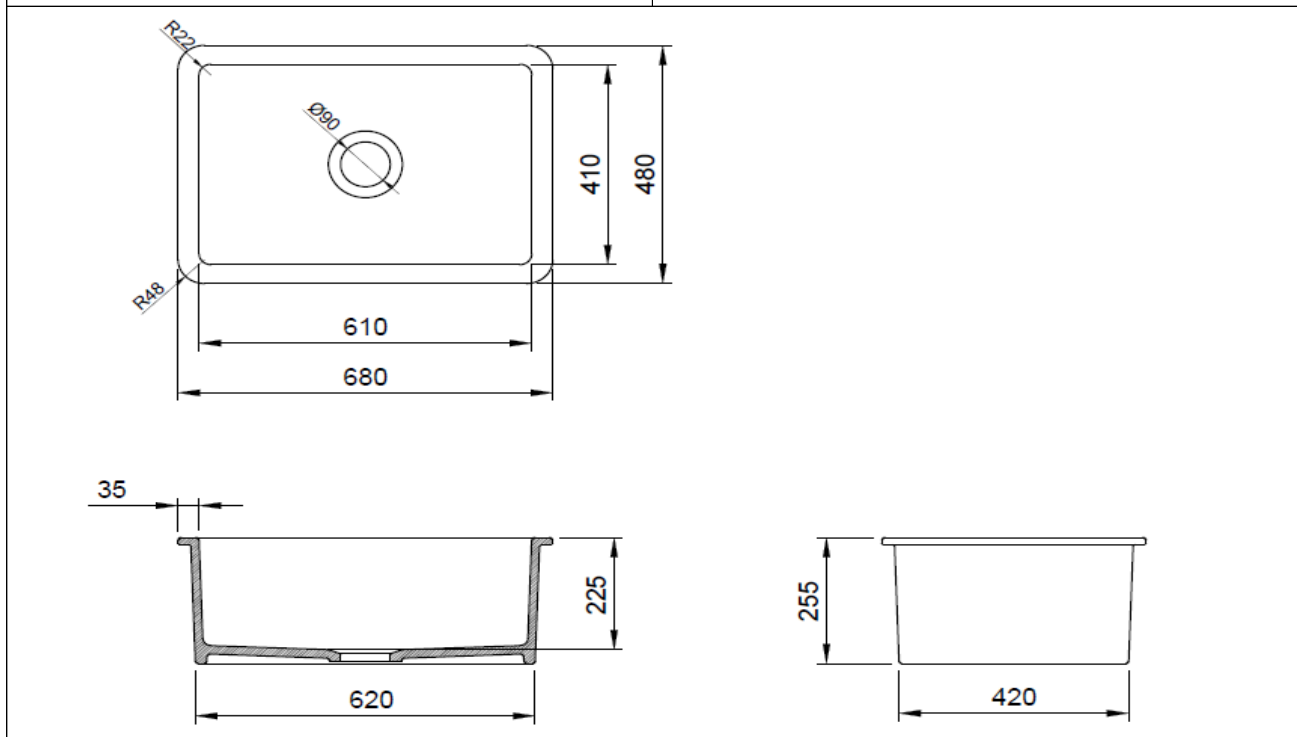

## Undermount/Drop in Kitchen Sink 68 cm

**BOCCHI**  
IL BAGNO PER TUTTI

Product code: 1360-001-0120

Collection	Sotto
Size	480 X 680
Brand	BOCCHI
Surface	Glazed Hygiene
Colour	Glossy White
Class	CL 00
Weight	24,24 kg
Accessory	Siphon 2331 0001
	Wire grid 2300 0010

BOCCHI reserves the right to make changes in products and technical details without notice.

All dimensions in the drawings are within standard tolerances.

If there is a need for exact measurements in assembly applications, exact measurements taken from the product should be used.