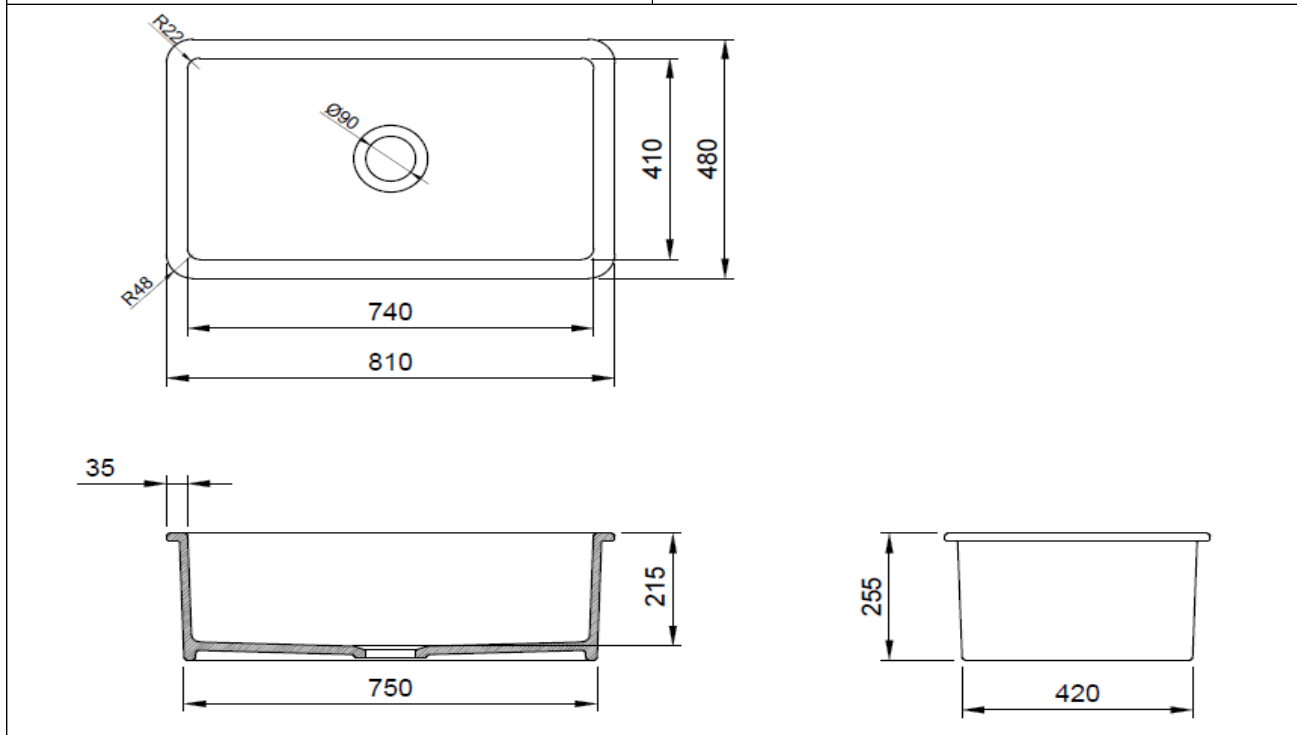

Undermount/Drop in Kitchen Sink 81cm

BOCCHI
IL BAGNO PER TUTTI

Product code: 1362-001-0120

Collection	Sotto
Size	480 X 810
Brand	BOCCHI
Surface	Glazed Hygiene
Colour	Glossy White
Class	CL 00
Weight	28,63 kg
Accessory	Siphon 2331 0001
	Wire grid 2300 0012

BOCCHI reserves the right to make changes in products and technical details without notice.

All dimensions in the drawings are within standard tolerances.

If there is a need for exact measurements in assembly applications, exact measurements taken from the product should be used.