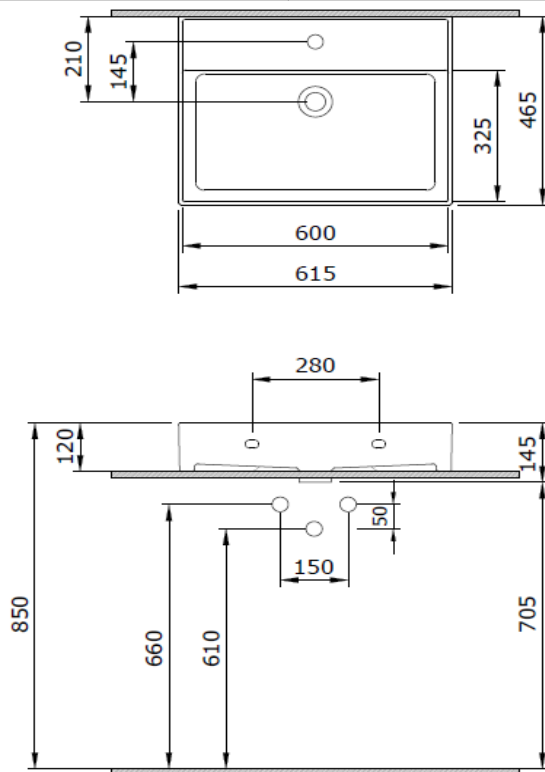

Milano Washbasin 60 cm

BOCCHI
IL BAGNO PER TUTTI

Product code: 1376-001-0126

Collection	Milano
Size	465 X 605
Brand	BOCCHI
Surface	Glazed Hygiene
Colour	Glossy White
Class	CL 25
Weight	15,84 kg
Accessory	POP-UP 6190 - 0002
	Towel Holder: 3900-0199
	Mounting set A0238

BOCCHI reserves the right to make changes in products and technical details without notice.

All dimensions in the drawings are within standard tolerances.

If there is a need for exact measurements in assembly applications, exact measurements taken from the product should be used.