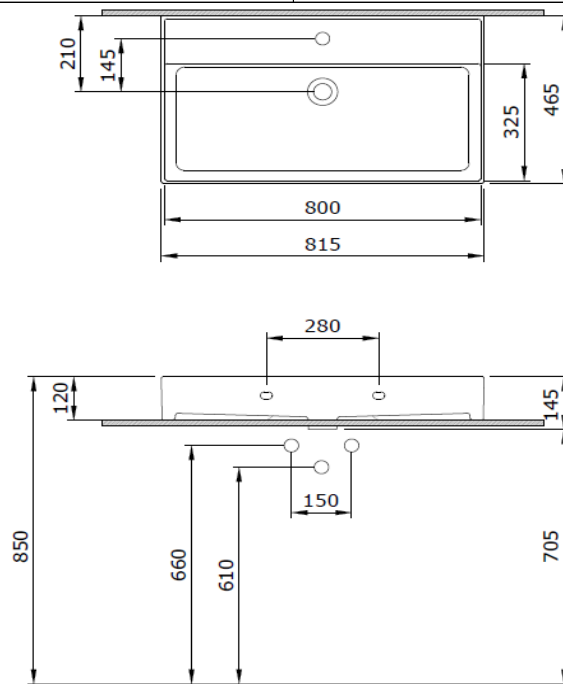

Milano Washbasin 80 cm

BOCCHI
IL BAGNO PER TUTTI

Product code: 1377-001-0126

Collection	Milano
Size	465 X 805
Brand	BOCCHI
Surface	Glazed Hygiene
Colour	Glossy White
Class	CL 25
Weight	21,77 kg
Accessory	POP-UP 6190 - 0002
	Metal Console foot 3930-0001S
	Towel Holder: 3900-0200
	Mounting set A0238

BOCCHI reserves the right to make changes in products and technical details without notice.

All dimensions in the drawings are within standard tolerances.

If there is a need for exact measurements in assembly applications, exact measurements taken from the product should be used.