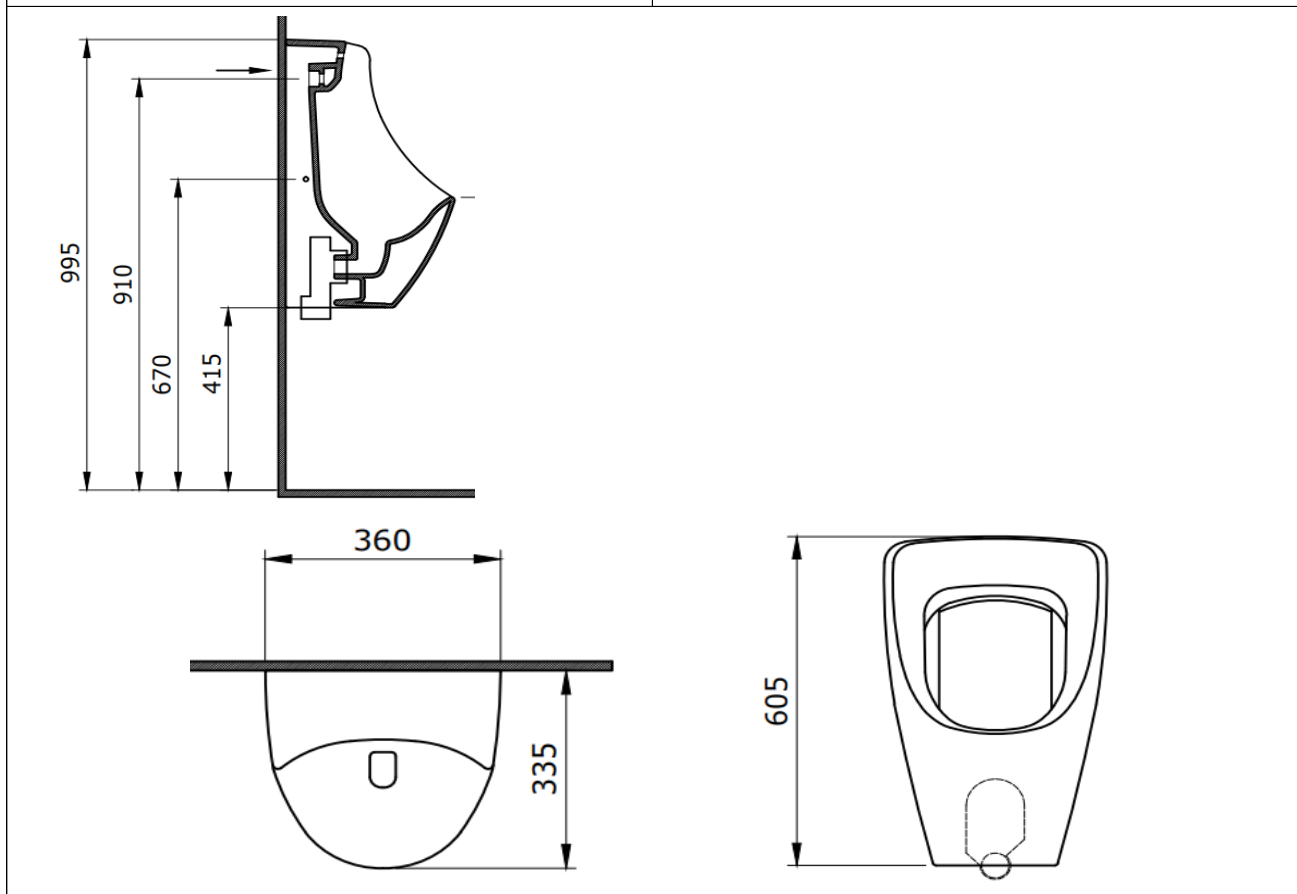

Taormina Arch Urinal With Back Water Inlet

BOCCHI
IL BAGNO PER TUTTI

Product code: 1383-001-0131

Collection	Taormina Arch
Size	360 X 605
Brand	BOCCHI
Surface	Glazed Hygiene
Colour	Glossy White
Weight	18,71 kg
Accessory	Mounting set A0194
	Siphonic waste water outlet A0141

BOCCHI reserves the right to make changes in products and technical details without notice.

All dimensions in the drawings are within standard tolerances.

If there is a need for exact measurements in assembly applications, exact measurements taken from the product should be used.