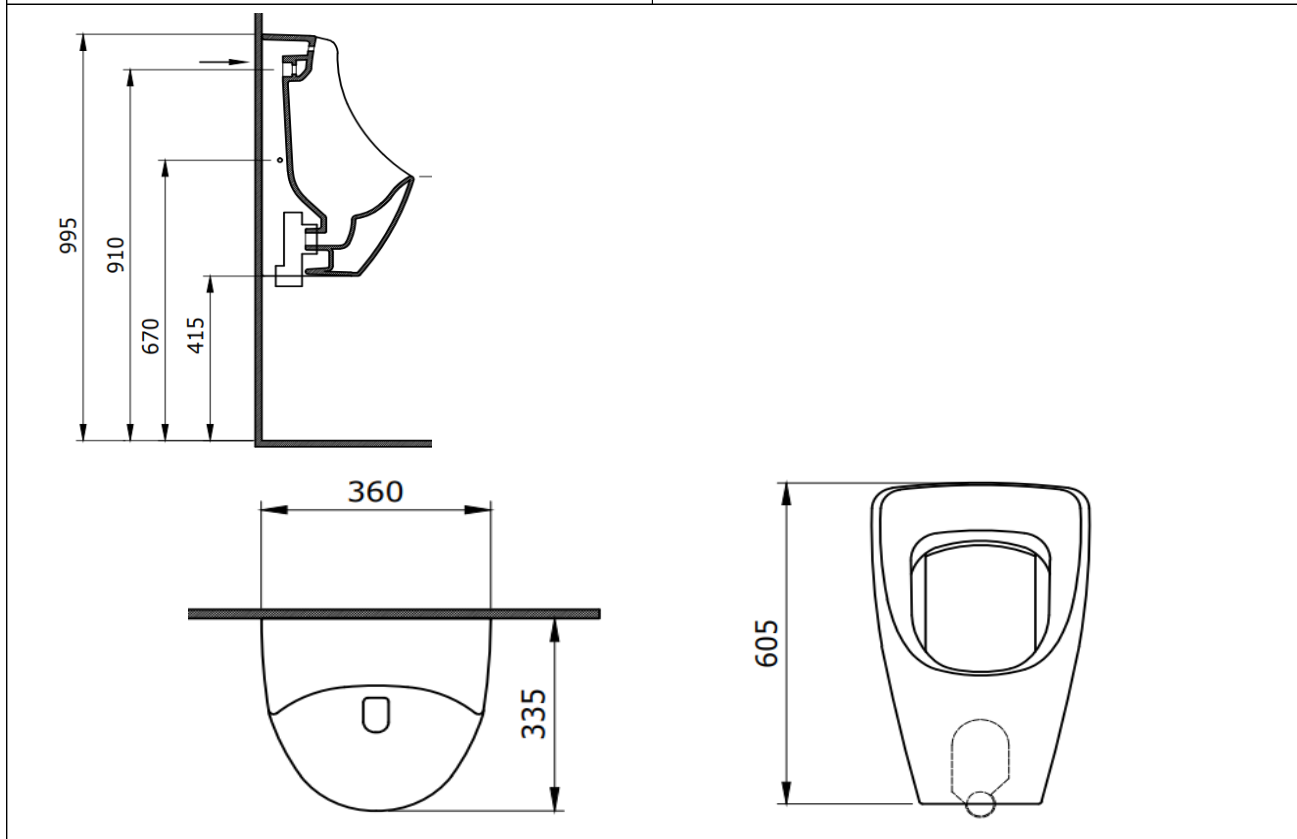

Taormina Arch Urinal Photocell Battery Operated

BOCCHI
IL BAGNO PER TUTTI

Product code: 1383-001-0133

| | |
|------------|---|
| Collection | Taormina Arch |
| Size | 360 X 605 |
| Brand | BOCCHI |
| Surface | Glazed Hygiene |
| Colour | Glossy White |
| Weight | 18,71 kg |
| Accessory | Urinal Photocell Battery Operated 8200-0203 |
| | Mounting set A0194 |
| | Siphonic waste water outlet A0141 |

BOCCHI reserves the right to make changes in products and technical details without notice.

All dimensions in the drawings are within standard tolerances.

If there is a need for exact measurements in assembly applications, exact measurements taken from the product should be used.