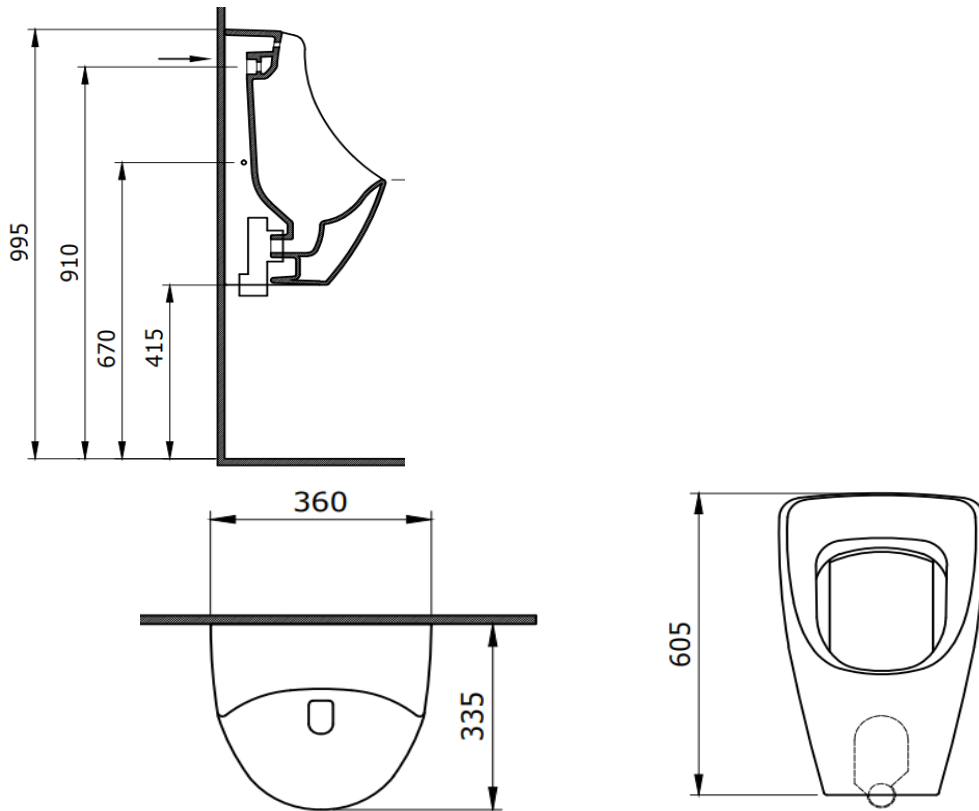

## Taormina Arch Urinal Photocell Electric

**BOCCHI**  
IL BAGNO PER TUTTI

Product code: 1383-001-0134

|            |                                     |
|------------|-------------------------------------|
| Koleksiyon | Taormina Arch                       |
| Boyut      | 360 X 605                           |
| Marka      | BOCCHI                              |
| Yüzey      | Glazed Hygiene                      |
| Renk       | Glossy White                        |
| Ağırlık    | 18,71 kg                            |
| Accessory  | Urinal Photocell Electric 8200-0202 |
|            | Mounting set A0194                  |
|            | Siphonic waste water outlet A0141   |

BOCCHI reserves the right to make changes in products and technical details without notice.

All dimensions in the drawings are within standard tolerances.

If there is a need for exact measurements in assembly applications, exact measurements taken from the product should be used.