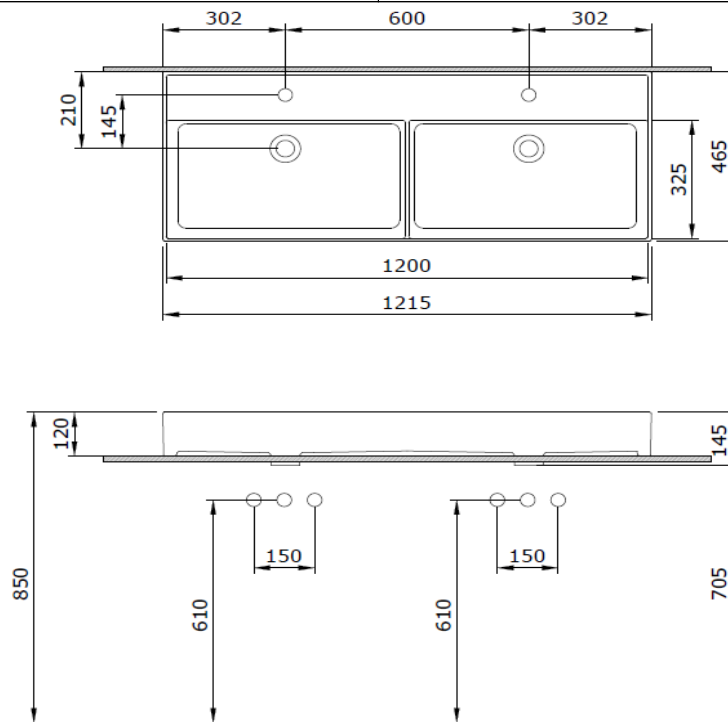

Milano Double Washbasin 120 cm

BOCCHI
IL BAGNO PER TUTTI

Product code: 1393-001-0132

Collection	Milano
Size	465 X 1200
Brand	BOCCHI
Surface	Glazed Hygiene
Colour	Glossy White
Class	CL 25
Weight	32,90 kg
Accessory	POP-UP 6190 - 0002
	Metal Console foot 3930-0001S
	Mounting set A0238

BOCCHI reserves the right to make changes in products and technical details without notice.

All dimensions in the drawings are within standard tolerances.

If there is a need for exact measurements in assembly applications, exact measurements taken from the product should be used.