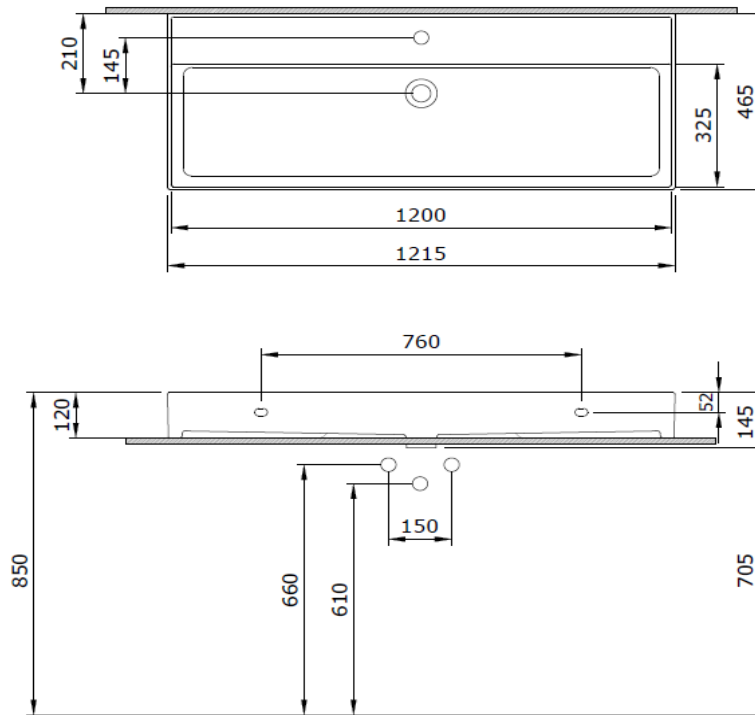

## Milano Single Washbasin 120 cm

**BOCCHI**  
IL BAGNO PER TUTTI

Product code: 1394-001-0126

Collection	Milano
Size	465 X 1205
Brand	BOCCHI
Surface	Glazed Hygiene
Colour	Glossy White
Class	CL 25
Weight	30,98 kg
Accessory	POP-UP 6190 - 0002
	Metal Console foot 3930-0001S
	Mounting set A0238

BOCCHI reserves the right to make changes in products and technical details without notice.

All dimensions in the drawings are within standard tolerances.

If there is a need for exact measurements in assembly applications, exact measurements taken from the product should be used.