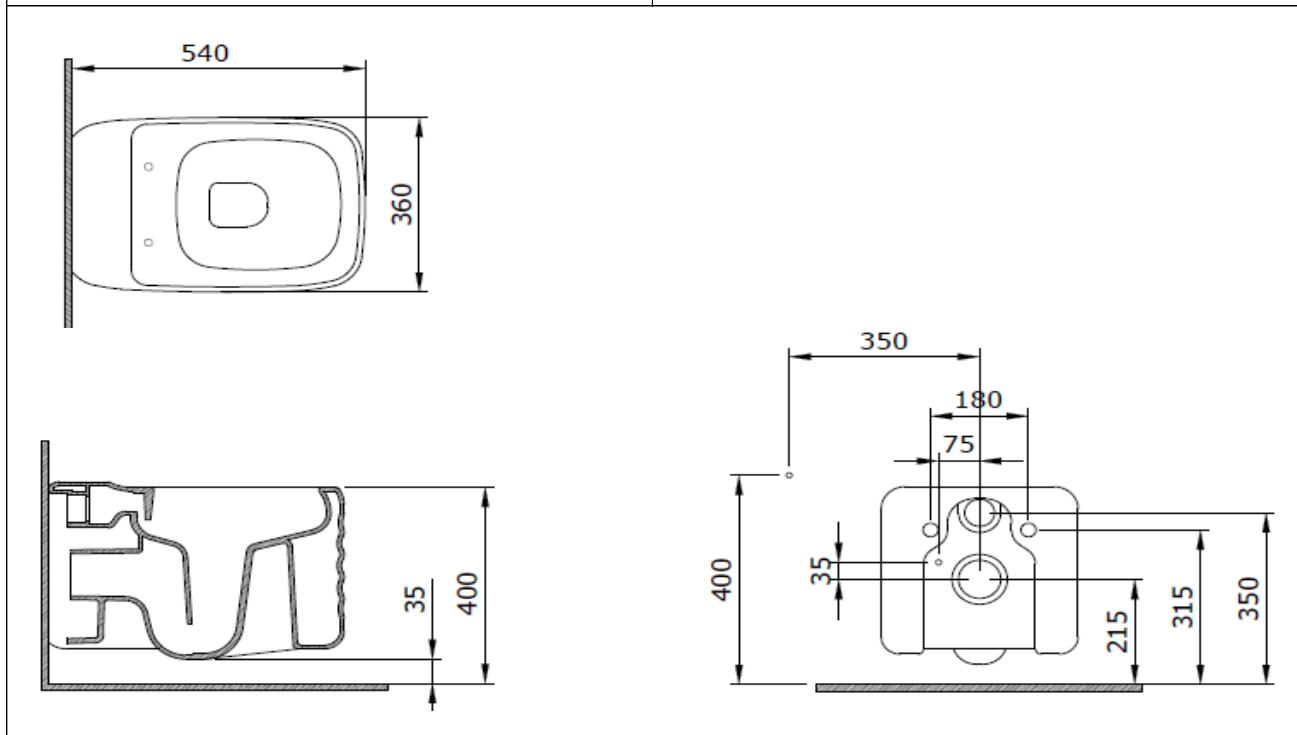

New Age Rimless Wall Hung Toilet

BOCCHI
IL BAGNO PER TUTTI

Product code: 1409-001-0128

Collection	New Age
Size	360 X 540
Brand	BOCCHI
Surface	Glazed Hygiene
Colour	Glossy White
Washing Volume	4,5 L
Weight	34,41 kg
Accessory	Mounting set A0121
	Bidet set A0974
Complementary products	Soft close toilet cover A0400

BOCCHI reserves the right to make changes in products and technical details without notice.

All dimensions in the drawings are within standard tolerances.

If there is a need for exact measurements in assembly applications, exact measurements taken from the product should be used.