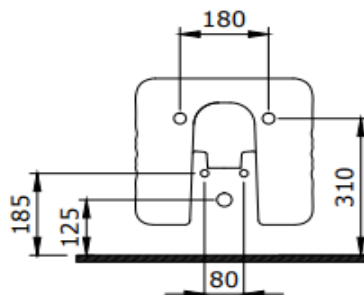

New Age Wall Hung Bidet

BOCCHI
IL BAGNO PER TUTTI

Product code: 1410-001-0120

Collection	New Age
Size	360 X 545
Brand	BOCCHI
Surface	Glazed Hygiene
Colour	Glossy White
Washing Volume	CL25
Weight	29,8 kg
Accessory	Overflow badge A0237
	Mounting set A0121

BOCCHI reserves the right to make changes in products and technical details without notice.

All dimensions in the drawings are within standard tolerances.

If there is a need for exact measurements in assembly applications, exact measurements taken from the product should be used.