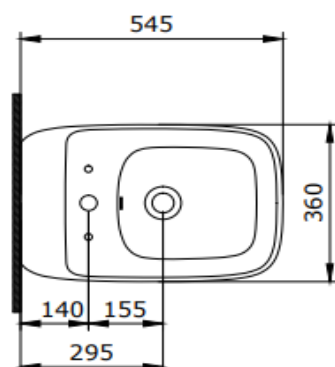

New Age Wall Hung Bidet

BOCCHI
IL BAGNO PER TUTTI

Product code: 1410-001-0120

Collection	New Age
Size	360 X 545
Brand	BOCCHI
Surface	Glazed Hygiene
Colour	Glossy White
Washing Volume	CL25
Weight	29,8 kg
Accessory	Overflow badge A0237
	Mounting set A0121

BOCCHI reserves the right to make changes in products and technical details without notice.

All dimensions in the drawings are within standard tolerances.

If there is a need for exact measurements in assembly applications, exact measurements taken from the product should be used.