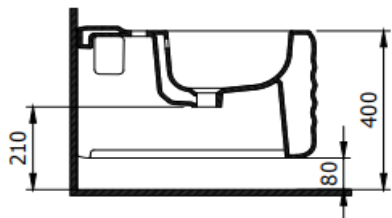

New Age Wall Hung Bidet

BOCCHI
IL BAGNO PER TUTTI

Product code: 1410-001-0120

Collection	New Age
Size	360 X 545
Brand	BOCCHI
Surface	Glazed Hygiene
Colour	Glossy White
Washing Volume	CL25
Weight	29,8 kg
Accessory	Overflow badge A0237
	Mounting set A0121

BOCCHI reserves the right to make changes in products and technical details without notice.

All dimensions in the drawings are within standard tolerances.

If there is a need for exact measurements in assembly applications, exact measurements taken from the product should be used.