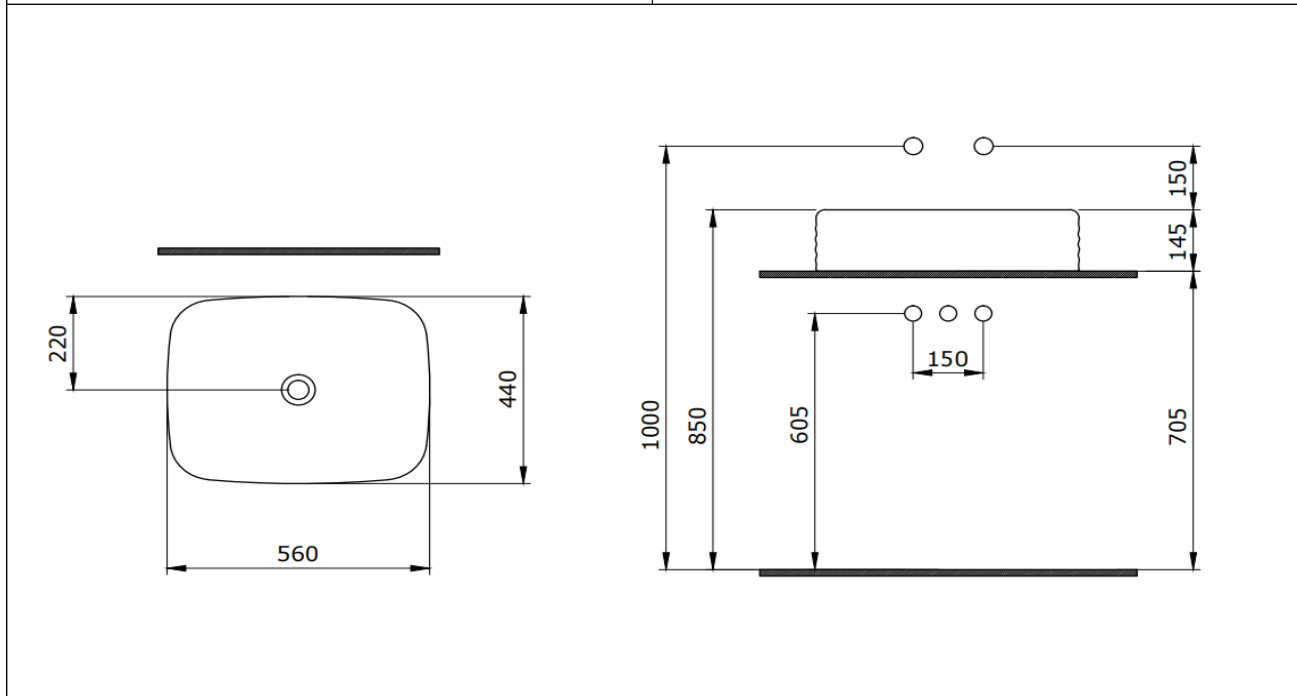

## New Age Bowl 55 cm

**BOCCHI**  
IL BAGNO PER TUTTI

Product code: 1411-001-0125

Collection	New Age
Size	440 X 560
Brand	BOCCHI
Surface	Glazed Hygiene
Colour	Glossy White
Class	CL 25
Weight	13,29 kg
Accessory	Ceramic pop-up cover 1619 - 001 - 0120
	POP-UP 6190 - 0002

BOCCHI reserves the right to make changes in products and technical details without notice.

All dimensions in the drawings are within standard tolerances.

If there is a need for exact measurements in assembly applications, exact measurements taken from the product should be used.