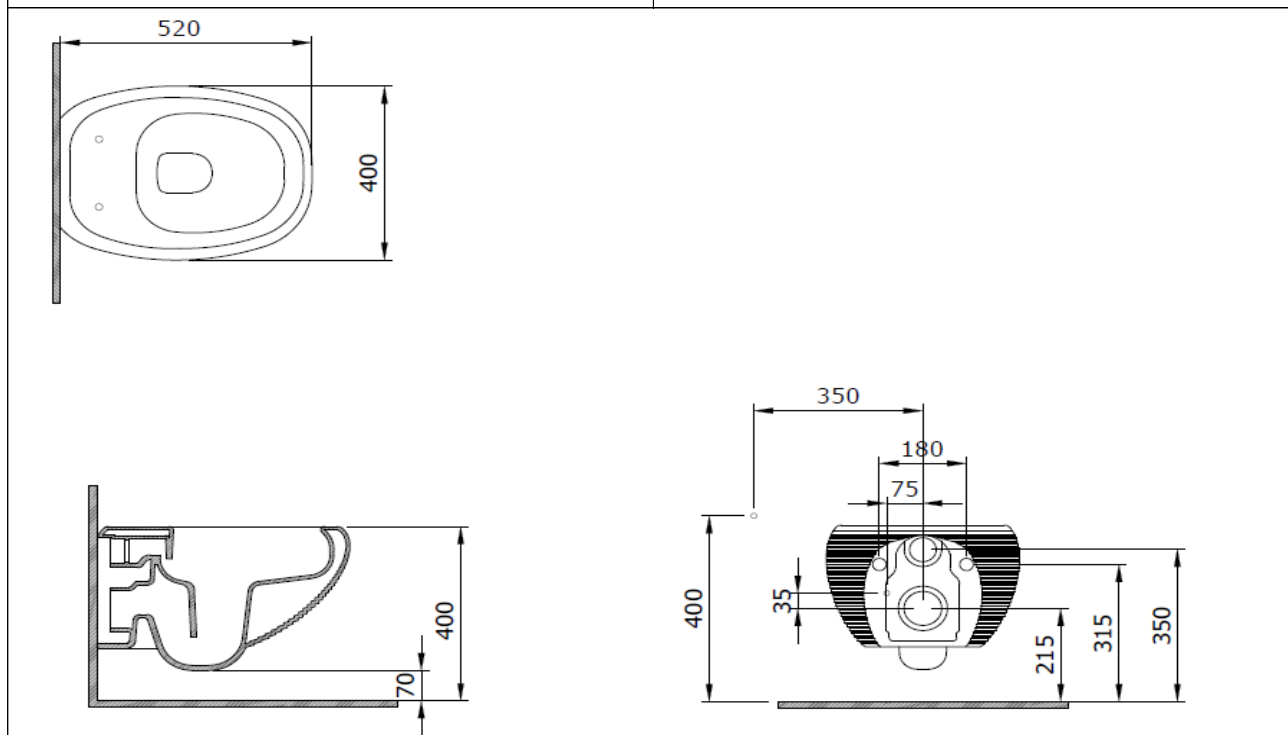

## New Age Rimless Wall Hung Toilet

**BOCCHI**  
IL BAGNO PER TUTTI

Product code: 1412-001-0128

Collection	Strata
Size	400 X 520
Brand	BOCCHI
Surface	Glazed Hygiene
Colour	Glossy White
Washing Volume	4,5 L
Weight	26,22 kg
Accessory	Mounting set A0121
	Bidet set A0974
Complementary products	Soft close toilet cover A0500

BOCCHI reserves the right to make changes in products and technical details without notice.

All dimensions in the drawings are within standard tolerances.

If there is a need for exact measurements in assembly applications, exact measurements taken from the product should be used.