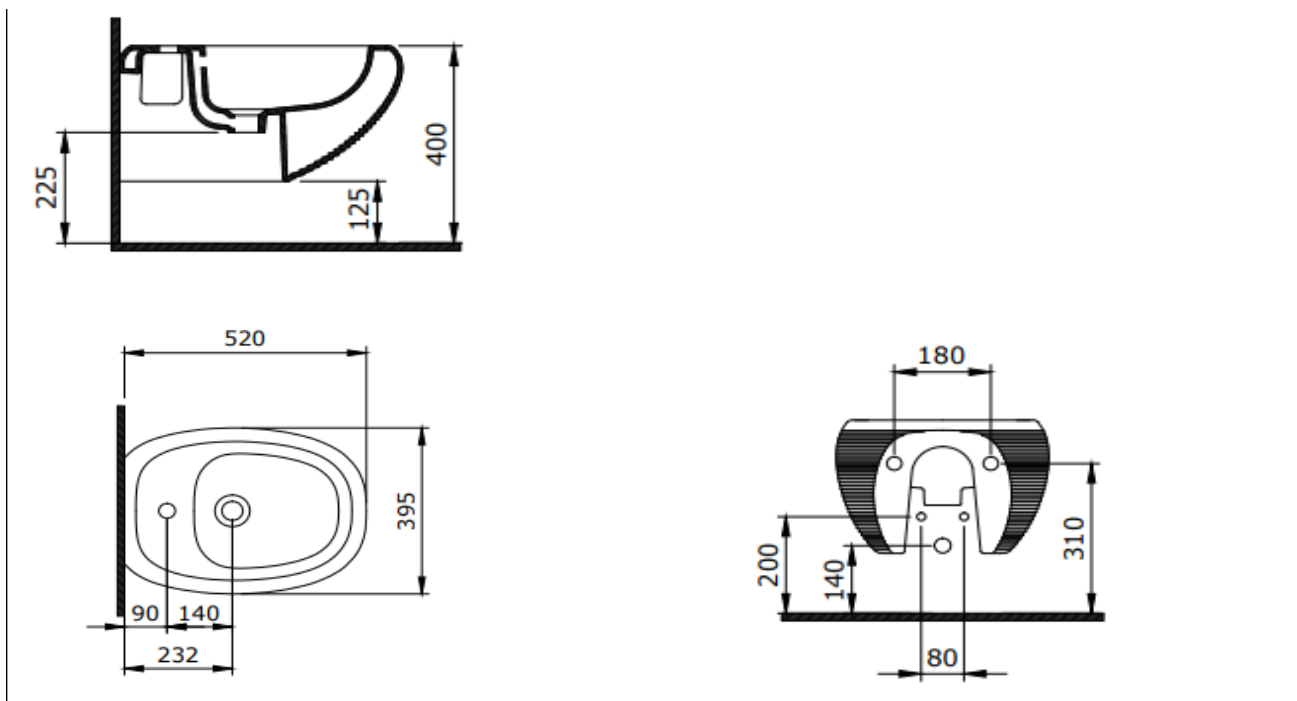

## Strata Wall Hung Bidet

**BOCCHI**  
IL BAGNO PER TUTTI

Product code: 1413-001-0120

Collection	Strata
Size	395 X 520
Brand	BOCCHI
Surface	Glazed Hygiene
Colour	Glossy White
Washing Volume	CL 25
Weight	18,76 kg
Accessory	Overflow badge A0237
	Mounting set A0121

BOCCHI reserves the right to make changes in products and technical details without notice.

All dimensions in the drawings are within standard tolerances.

If there is a need for exact measurements in assembly applications, exact measurements taken from the product should be used.