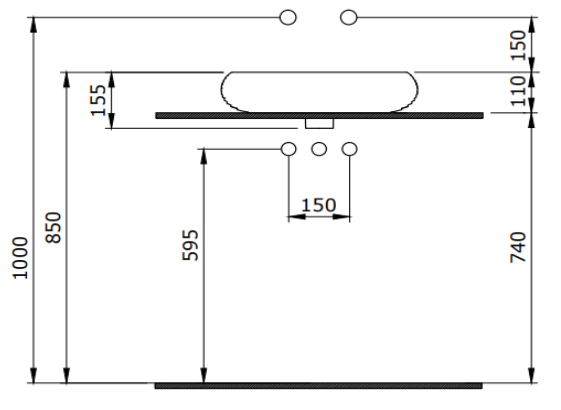

Strata Bowl 60 cm

BOCCHI
IL BAGNO PER TUTTI

Product code: 1414-001-0125

Collection	Strata
Size	440 X 485
Brand	BOCCHI
Surface	Glazed Hygiene
Colour	Glossy White
Class	CL 00
Weight	13,4 kg
Accessory	Ceramic pop-up cover 1619 - 001 - 0120
	POP-UP 6190 - 0001

BOCCHI reserves the right to make changes in products and technical details without notice.

All dimensions in the drawings are within standard tolerances.

If there is a need for exact measurements in assembly applications, exact measurements taken from the product should be used.