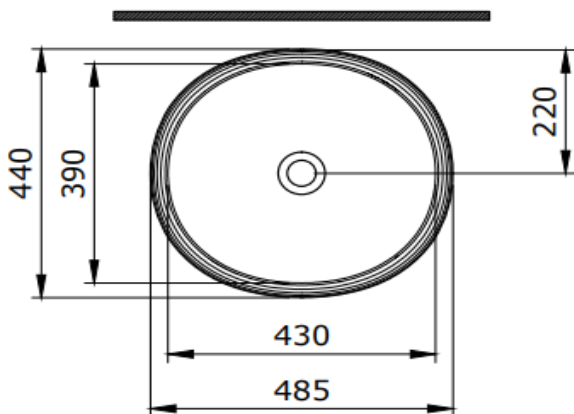

Strata Bowl 60 cm

BOCCHI
IL BAGNO PER TUTTI

Product code: 1414-001-0125

Collection	Strata
Size	440 X 485
Brand	BOCCHI
Surface	Glazed Hygiene
Colour	Glossy White
Class	CL 00
Weight	13,4 kg
Accessory	Ceramic pop-up cover 1619 - 001 - 0120
	POP-UP 6190 - 0001

BOCCHI reserves the right to make changes in products and technical details without notice.

All dimensions in the drawings are within standard tolerances.

If there is a need for exact measurements in assembly applications, exact measurements taken from the product should be used.