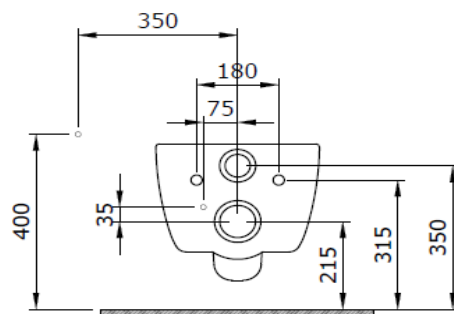

## V-Tondo Rimless Wall Hung Toilet

**BOCCHI**  
IL BAGNO PER TUTTI

Product code: 1416-001-0128

Collection	V-Tondo
Size	360 X 540 mm
Brand	BOCCHI
Surface	Glazed Hygiene
Colour	Glossy White
Washing Volume	4,5 L
Weight	27,25 kg
Accessory	Mounting set A0121
	Bidet set A0974
Complementary products	Soft close toilet cover A0302, A0336, A0300, A0301

BOCCHI reserves the right to make changes in products and technical details without notice.

All dimensions in the drawings are within standard tolerances.

If there is a need for exact measurements in assembly applications, exact measurements taken from the product should be used.