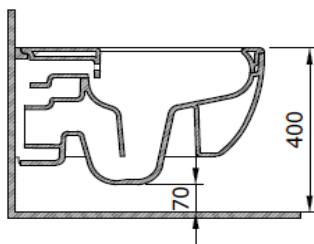

## V-Tondo Rimless Wall Hung Toilet

**BOCCHI**  
IL BAGNO PER TUTTI

Product code: 1416-001-0128

Collection	V-Tondo
Size	360 X 540 mm
Brand	BOCCHI
Surface	Glazed Hygiene
Colour	Glossy White
Washing Volume	4,5 L
Weight	27,25 kg
Accessory	Mounting set A0121
	Bidet set A0974
Complementary products	Soft close toilet cover A0302, A0336, A0300, A0301

BOCCHI reserves the right to make changes in products and technical details without notice.

All dimensions in the drawings are within standard tolerances.

If there is a need for exact measurements in assembly applications, exact measurements taken from the product should be used.