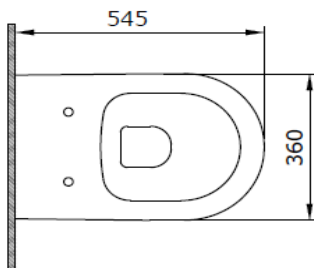

## V-Tondo Rimless Wall Hung Toilet

**BOCCHI**  
IL BAGNO PER TUTTI

Product code: 1416-001-0128

Collection	V-Tondo
Size	360 X 540 mm
Brand	BOCCHI
Surface	Glazed Hygiene
Colour	Glossy White
Washing Volume	4,5 L
Weight	27,25 kg
Accessory	Mounting set A0121
	Bidet set A0974
Complementary products	Soft close toilet cover A0302, A0336, A0300, A0301

BOCCHI reserves the right to make changes in products and technical details without notice.

All dimensions in the drawings are within standard tolerances.

If there is a need for exact measurements in assembly applications, exact measurements taken from the product should be used.