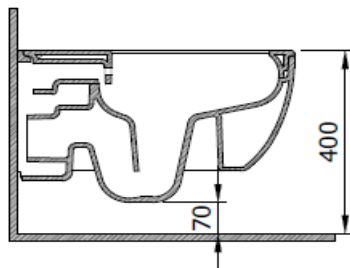

V-Tondo Rimless Wall Hung Toilet

BOCCHI
IL BAGNO PER TUTTI

Product code: 1416-001-0129

Collection	V-Tondo
Size	360 X 540 mm
Brand	BOCCHI
Surface	Glazed Hygiene
Colour	Glossy White
Washing Volume	4,5 L
Weight	27,25 kg
Accessory	Mounting set A0121
Complementary products	Soft close toilet cover A0302, A0336, A0300, A0301

BOCCHI reserves the right to make changes in products and technical details without notice.

All dimensions in the drawings are within standard tolerances.

If there is a need for exact measurements in assembly applications, exact measurements taken from the product should be used.