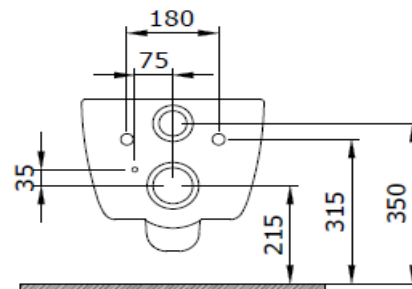

V-Tondo Rimless Wall Hung Toilet

BOCCHI
IL BAGNO PER TUTTI

Product code: 1416-001-0129

Collection	V-Tondo
Size	360 X 540 mm
Brand	BOCCHI
Surface	Glazed Hygiene
Colour	Glossy White
Washing Volume	4,5 L
Weight	27,25 kg
Accessory	Mounting set A0121
Complementary products	Soft close toilet cover A0302, A0336, A0300, A0301

BOCCHI reserves the right to make changes in products and technical details without notice.

All dimensions in the drawings are within standard tolerances.

If there is a need for exact measurements in assembly applications, exact measurements taken from the product should be used.