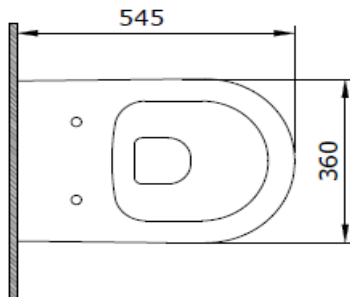

V-Tondo Rimless Wall Hung Toilet

BOCCHI
IL BAGNO PER TUTTI

Product code: 1416-001-0129

Collection	V-Tondo
Size	360 X 540 mm
Brand	BOCCHI
Surface	Glazed Hygiene
Colour	Glossy White
Washing Volume	4,5 L
Weight	27,25 kg
Accessory	Mounting set A0121
Complementary products	Soft close toilet cover A0302, A0336, A0300, A0301

BOCCHI reserves the right to make changes in products and technical details without notice.

All dimensions in the drawings are within standard tolerances.

If there is a need for exact measurements in assembly applications, exact measurements taken from the product should be used.