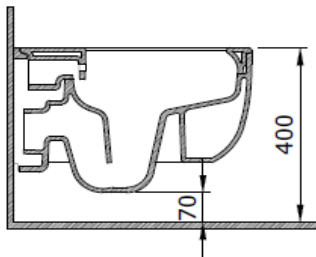

V-Tondo Rimless Wall Hung Toilet

BOCCHI
IL BAGNO PER TUTTI

Product code: 1417-001-0128

Collection	V-Tondo
Size	360 X 490 mm
Brand	BOCCHI
Surface	Glazed Hygiene
Colour	Glossy White
Washing Volume	4,5 L
Weight	25,39 kg
Accessory	Mounting set A0121
	Bidet set A0974
Complementary products	Soft close toilet cover A0302, A0336, A0300, A0301

BOCCHI reserves the right to make changes in products and technical details without notice.

All dimensions in the drawings are within standard tolerances.

If there is a need for exact measurements in assembly applications, exact measurements taken from the product should be used.