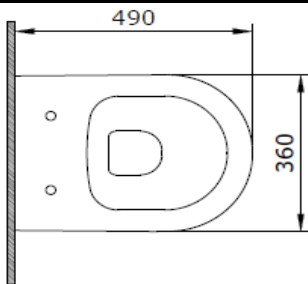

V-Tondo Rimless Wall Hung Toilet

BOCCHI
IL BAGNO PER TUTTI

Product code: 1417-001-0128

Collection	V-Tondo
Size	360 X 490 mm
Brand	BOCCHI
Surface	Glazed Hygiene
Colour	Glossy White
Washing Volume	4,5 L
Weight	25,39 kg
Accessory	Mounting set A0121
	Bidet set A0974
Complementary products	Soft close toilet cover A0302, A0336, A0300, A0301

BOCCHI reserves the right to make changes in products and technical details without notice.

All dimensions in the drawings are within standard tolerances.

If there is a need for exact measurements in assembly applications, exact measurements taken from the product should be used.