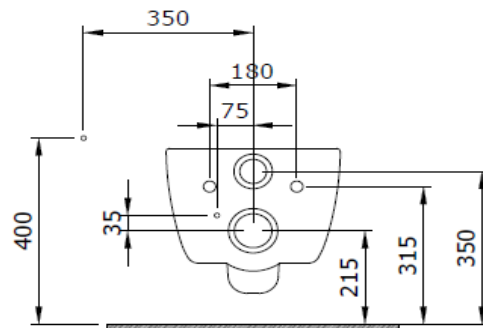

V-Tondo Rimless Wall Hung Toilet

BOCCHI
IL BAGNO PER TUTTI

Product code: 1417-001-0128

Collection	V-Tondo
Size	360 X 490 mm
Brand	BOCCHI
Surface	Glazed Hygiene
Colour	Glossy White
Washing Volume	4,5 L
Weight	25,39 kg
Accessory	Mounting set A0121
	Bidet set A0974
Complementary products	Soft close toilet cover A0302, A0336, A0300, A0301

BOCCHI reserves the right to make changes in products and technical details without notice.

All dimensions in the drawings are within standard tolerances.

If there is a need for exact measurements in assembly applications, exact measurements taken from the product should be used.