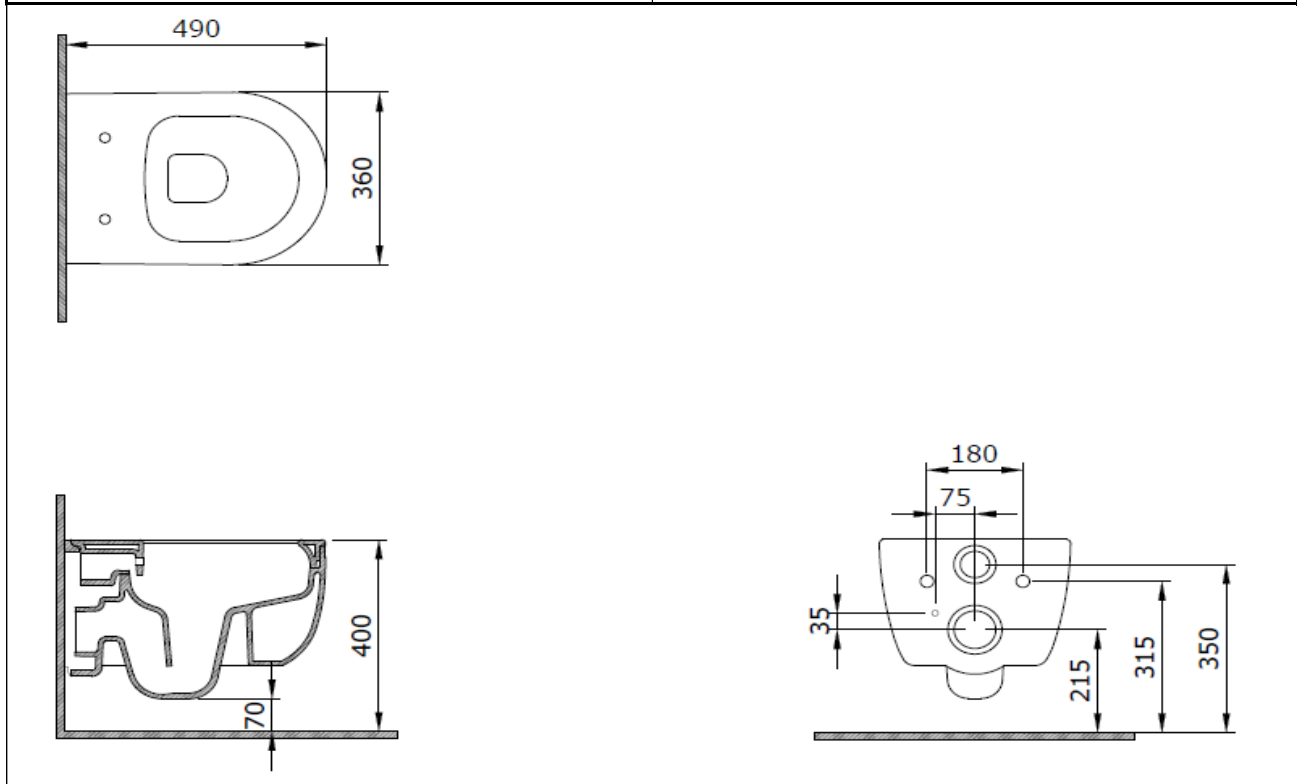

V-Tondo Rimless Wall Hung Toilet

BOCCHI
IL BAGNO PER TUTTI

Product code: 1417-001-0129

Collection	V-Tondo
Size	360 X 490 mm
Brand	BOCCHI
Surface	Glazed Hygiene
Colour	Glossy White
Washing Volume	4,5 L
Weight	25,39 kg
Accessory	Mounting set A0121
Complementary products	Soft close toilet cover A0302, A0336, A0300, A0301

BOCCHI reserves the right to make changes in products and technical details without notice.

All dimensions in the drawings are within standard tolerances.

If there is a need for exact measurements in assembly applications, exact measurements taken from the product should be used.