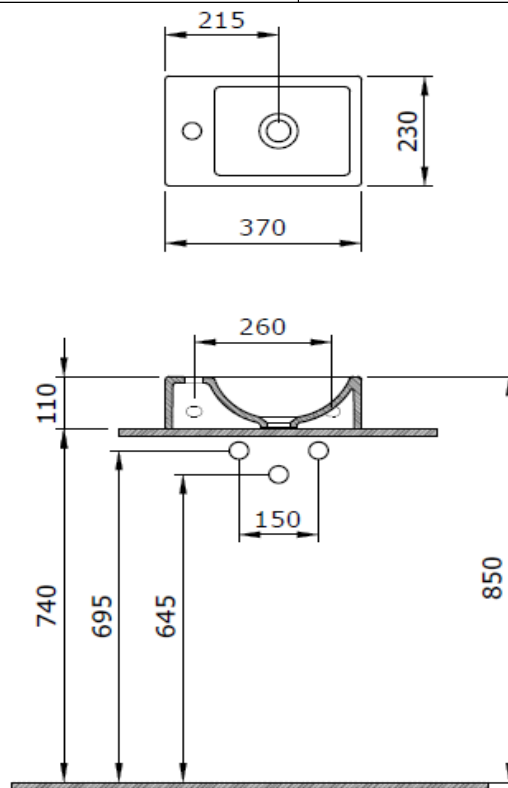

Milano Bowl with Faucet Bank Right

BOCCHI
IL BAGNO PER TUTTI

Product code: 1419-001-0126

Collection	Milano
Size	230 X 370
Brand	BOCCHI
Surface	Glazed Hygiene
Colour	Glossy White
Class	CL 25
Weight	5,93 kg
Accessory	POP-UP 6190 - 0001
	Mounting set A0238

BOCCHI reserves the right to make changes in products and technical details without notice.

All dimensions in the drawings are within standard tolerances.

If there is a need for exact measurements in assembly applications, exact measurements taken from the product should be used.