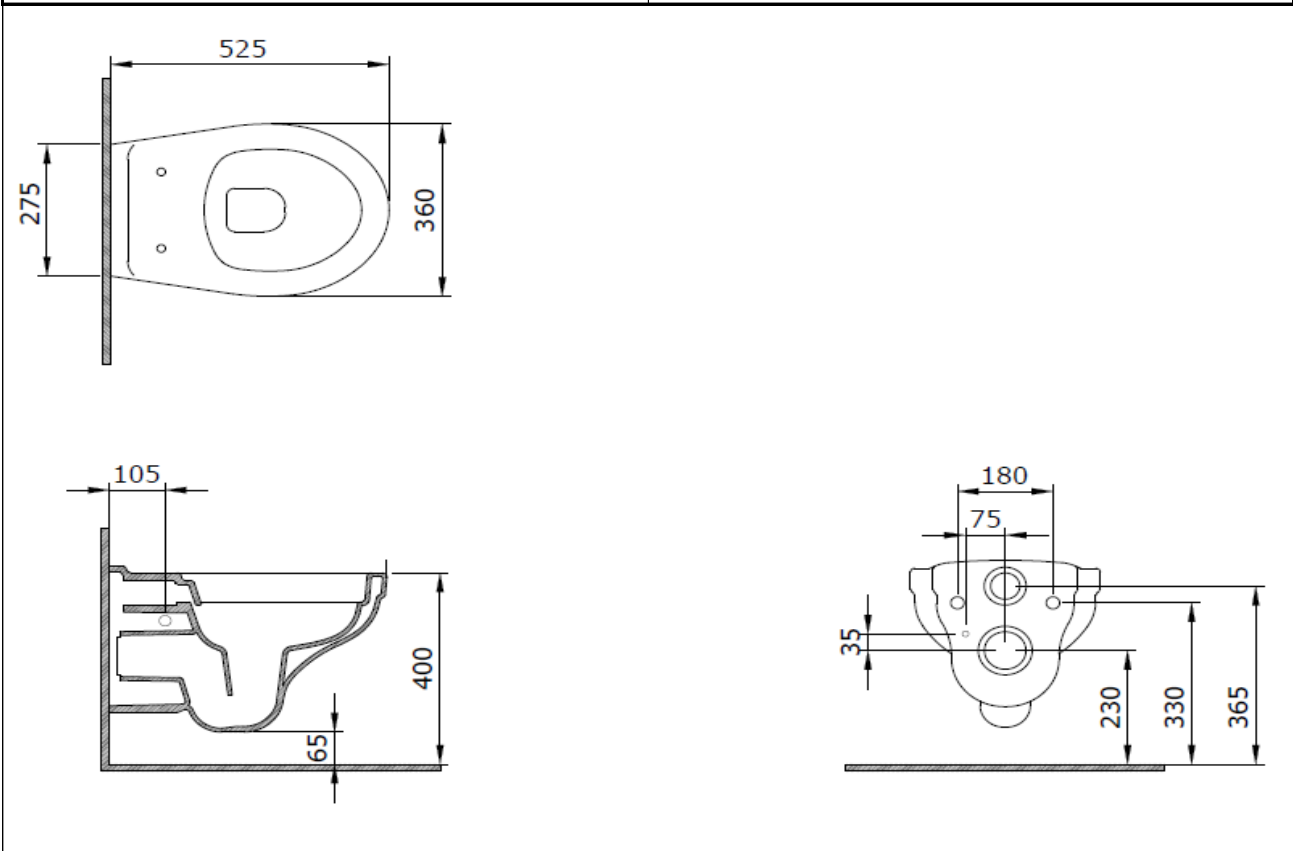

## Taormina Pro Rimless Wall Hung Toilet

**BOCCHI**  
IL BAGNO PER TUTTI

Product code: 1451-001-0129

Collection	Taormina Pro
Size	360 X 520 mm
Brand	BOCCHI
Surface	Glazed Hygiene
Colour	Glossy White
Washing Volume	4,5 L
Weight	19,24 kg
Complementary products	Soft close toilet cover A0323, A0376

BOCCHI reserves the right to make changes in products and technical details without notice.

All dimensions in the drawings are within standard tolerances.

If there is a need for exact measurements in assembly applications, exact measurements taken from the product should be used.