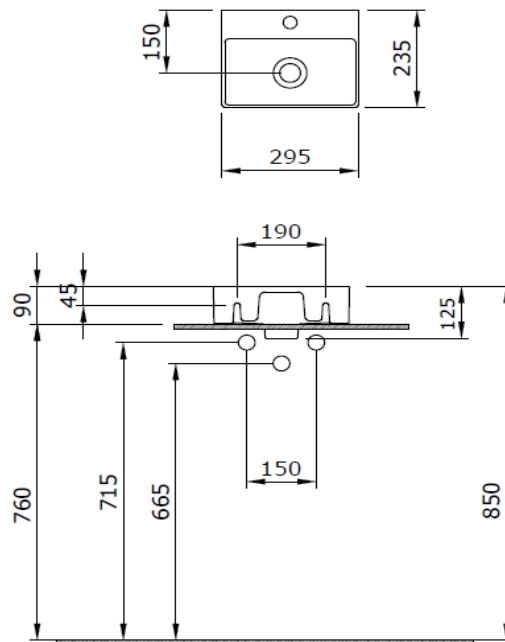

Sottile Slim Line Countertop Washbasin

BOCCHI
IL BAGNO PER TUTTI

Product code: 1470-001-0126

Collection	Sottile
Size	235 X 295
Brand	BOCCHI
Surface	Glazed Hygiene
Colour	Glossy White
Class	CL 00
Weight	4,18 kg
Accessory	Ceramic pop-up cover 1219-001-0120
	POP-UP 6190 - 0001

BOCCHI reserves the right to make changes in products and technical details without notice.

All dimensions in the drawings are within standard tolerances.

If there is a need for exact measurements in assembly applications, exact measurements taken from the product should be used.