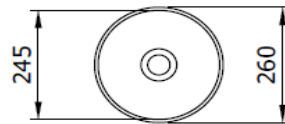

Sottile Slim Line Countertop Washbasin

BOCCHI
IL BAGNO PER TUTTI

Product code: 1471-001-0125

Collection	Sottile
Size	260 X 260
Brand	BOCCHI
Surface	Glazed Hygiene
Colour	Glossy White
Class	CL 00
Weight	2,30 kg
Accessory	Ceramic pop-up cover 1219-001-0120
	POP-UP 6190 - 0001