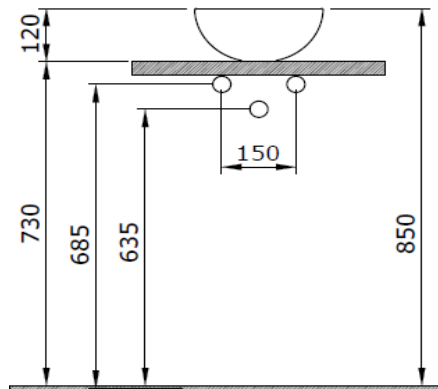

Sottile Slim Line Countertop Washbasin

BOCCHI
IL BAGNO PER TUTTI

Product code: 1471-001-0125

Collection	Sottile
Size	260 X 260
Brand	BOCCHI
Surface	Glazed Hygiene
Colour	Glossy White
Class	CL 00
Weight	2,30 kg
Accessory	Ceramic pop-up cover 1219-001-0120
	POP-UP 6190 - 0001

BOCCHI reserves the right to make changes in products and technical details without notice.

All dimensions in the drawings are within standard tolerances.

If there is a need for exact measurements in assembly applications, exact measurements taken from the product should be used.