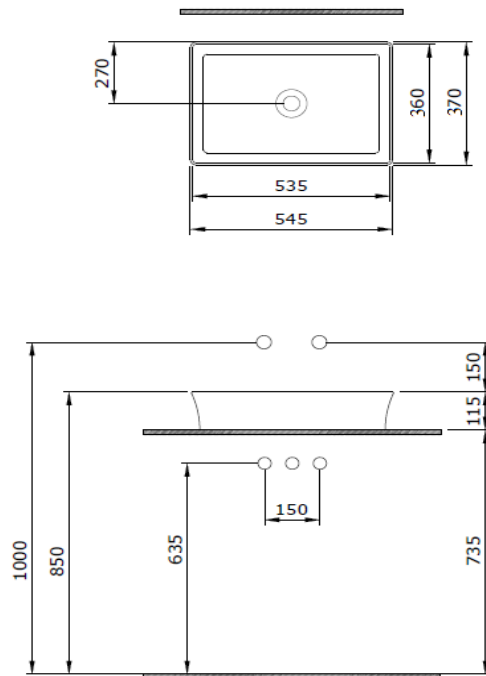

Sottile Vertical Bowl 55x38 cm

BOCCHI
IL BAGNO PER TUTTI

Product code: 1476-001-0125

Collection	Sottile
Size	370 X 545
Brand	BOCCHI
Surface	Glazed Hygiene
Colour	Glossy White
Class	CL 00
Weight	8,22 kg
Accessory	Ceramic pop-up cover 1219-001-0120
	POP-UP 6190 - 0001

BOCCHI reserves the right to make changes in products and technical details without notice.

All dimensions in the drawings are within standard tolerances.

If there is a need for exact measurements in assembly applications, exact measurements taken from the product should be used.