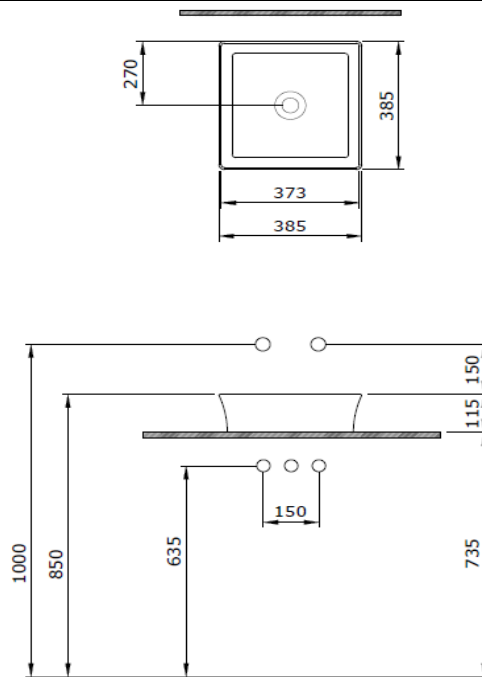

Sottile Square Washbasin 38x38 cm

BOCCHI
IL BAGNO PER TUTTI

Product code: 1477-001-0125

Collection	Sottile
Size	385 X 385
Brand	BOCCHI
Surface	Glazed Hygiene
Colour	Glossy White
Class	CL 00
Weight	6,46 kg
Accessory	Ceramic pop-up cover 1219-001-0120
	POP-UP 6190 - 0001

BOCCHI reserves the right to make changes in products and technical details without notice.

All dimensions in the drawings are within standard tolerances.

If there is a need for exact measurements in assembly applications, exact measurements taken from the product should be used.