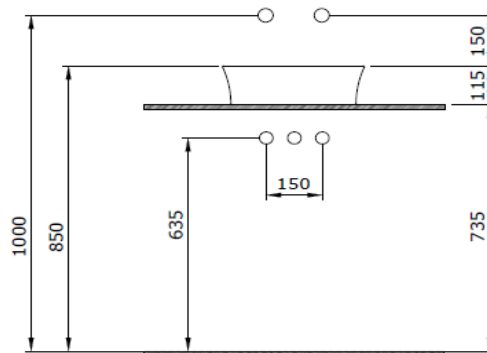

Sottile Round Bowl 38 cm

BOCCHI
IL BAGNO PER TUTTI

Product code: 1478-001-0125

Collection	Sottile
Size	380 X 380
Brand	BOCCHI
Surface	Glazed Hygiene
Colour	Glossy White
Class	CL 00
Weight	4,90 kg
Accessory	Ceramic pop-up cover 1219-001-0120
	POP-UP 6190 - 0001

BOCCHI reserves the right to make changes in products and technical details without notice.

All dimensions in the drawings are within standard tolerances.

If there is a need for exact measurements in assembly applications, exact measurements taken from the product should be used.