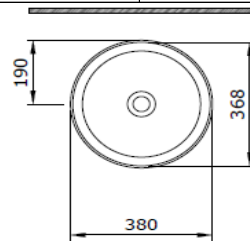

Sottile Round Bowl 38 cm

BOCCHI
IL BAGNO PER TUTTI

Product code: 1478-001-0125

Collection	Sottile
Size	380 X 380
Brand	BOCCHI
Surface	Glazed Hygiene
Colour	Glossy White
Class	CL 00
Weight	4,90 kg
Accessory	Ceramic pop-up cover 1219-001-0120
	POP-UP 6190 - 0001

BOCCHI reserves the right to make changes in products and technical details without notice.

All dimensions in the drawings are within standard tolerances.

If there is a need for exact measurements in assembly applications, exact measurements taken from the product should be used.