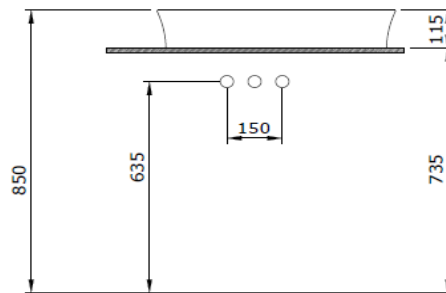

Sottile Bowl with Faucet Bank 60x38 cm

BOCCHI
IL BAGNO PER TUTTI

Product code: 1479-001-0125

Collection	Sottile
Size	640 X 395
Brand	BOCCHI
Surface	Glazed Hygiene
Colour	Glossy White
Class	CL 25
Weight	10,02 kg
Accessory	Ceramic pop-up cover 1219-001-0120
	POP-UP 6190 - 0002

BOCCHI reserves the right to make changes in products and technical details without notice.

All dimensions in the drawings are within standard tolerances.

If there is a need for exact measurements in assembly applications, exact measurements taken from the product should be used.