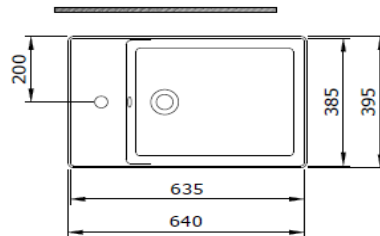

Sottile Bowl with Faucet Bank 60x38 cm

BOCCHI
IL BAGNO PER TUTTI

Product code: 1479-001-0125

Collection	Sottile
Size	640 X 395
Brand	BOCCHI
Surface	Glazed Hygiene
Colour	Glossy White
Class	CL 25
Weight	10,02 kg
Accessory	Ceramic pop-up cover 1219-001-0120
	POP-UP 6190 - 0002

BOCCHI reserves the right to make changes in products and technical details without notice.

All dimensions in the drawings are within standard tolerances.

If there is a need for exact measurements in assembly applications, exact measurements taken from the product should be used.