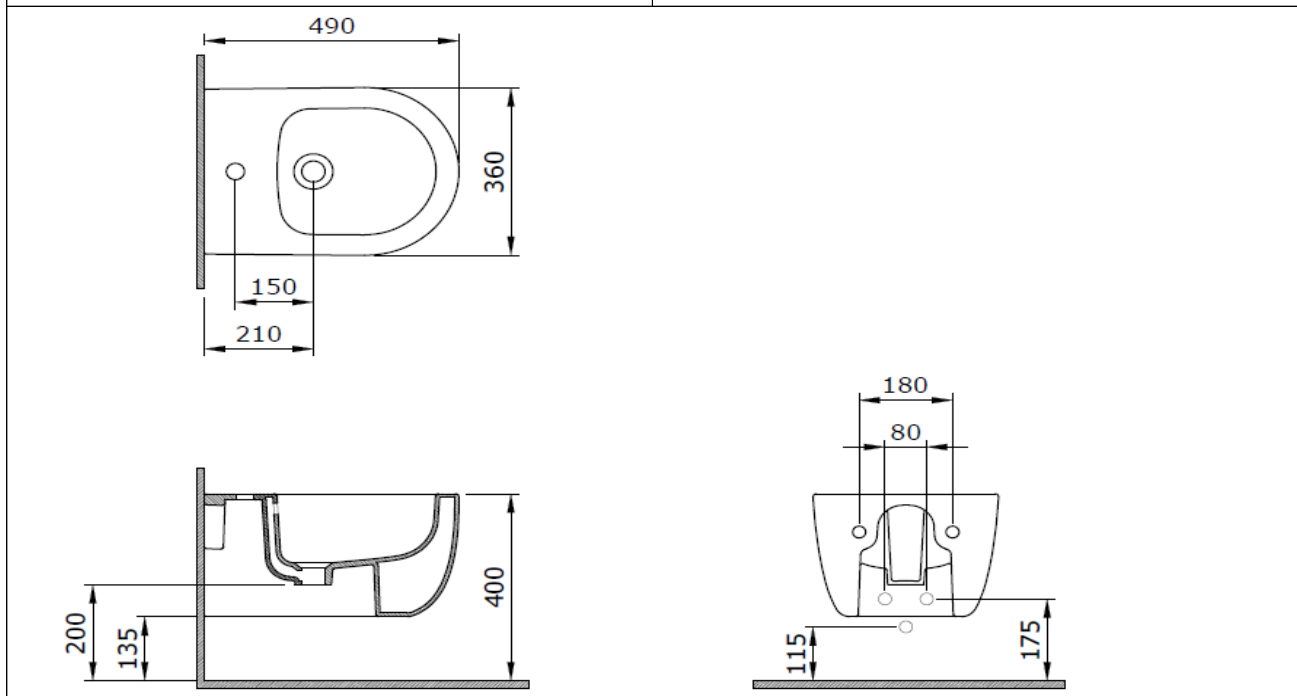

## V-Tondo Wall Mounted Bidet

**BOCCHI**  
IL BAGNO PER TUTTI

Product code: 1487-001-0120

Collection	V-Tondo
Size	360 X 490
Brand	BOCCHI
Surface	Glazed Hygiene
Colour	Glossy White
Washing Volume	CL25
Weight	17,39 kg
Accessory	Overflow badge A0237
	Mounting set A0121

BOCCHI reserves the right to make changes in products and technical details without notice.

All dimensions in the drawings are within standard tolerances.

If there is a need for exact measurements in assembly applications, exact measurements taken from the product should be used.