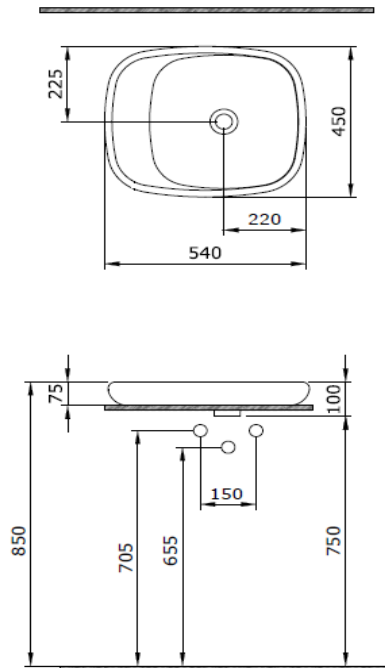

Fenice Bowl

BOCCHI
IL BAGNO PER TUTTI

Product code: 1489-001-0125

Collection	Fenice
Size	450 X 540
Brand	BOCCHI
Surface	Glazed Hygiene
Colour	Glossy White
Class	CL 00
Weight	9,95 kg
Accessory	Ceramic pop-up cover 1219-001-0120
	POP-UP 6190 - 0001

BOCCHI reserves the right to make changes in products and technical details without notice.

All dimensions in the drawings are within standard tolerances.

If there is a need for exact measurements in assembly applications, exact measurements taken from the product should be used.