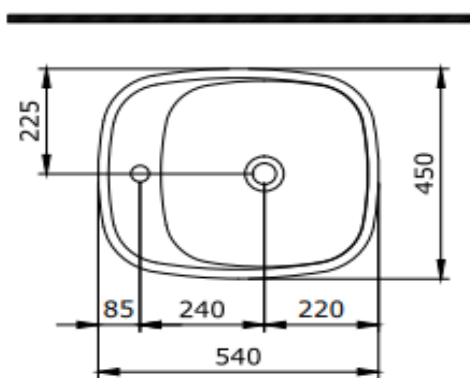

## Fenice Bowl

**BOCCHI**  
IL BAGNO PER TUTTI

Product code: 1489-001-0126

Collection	Fenice
Size	450 X 540
Brand	BOCCHI
Surface	Glazed Hygiene
Colour	Glossy White
Class	CL 00
Weight	9,95 kg
Accessory	Ceramic pop-up cover 1219-001-0120
	POP-UP 6190 - 0001

BOCCHI reserves the right to make changes in products and technical details without notice.

All dimensions in the drawings are within standard tolerances.

If there is a need for exact measurements in assembly applications, exact measurements taken from the product should be used.