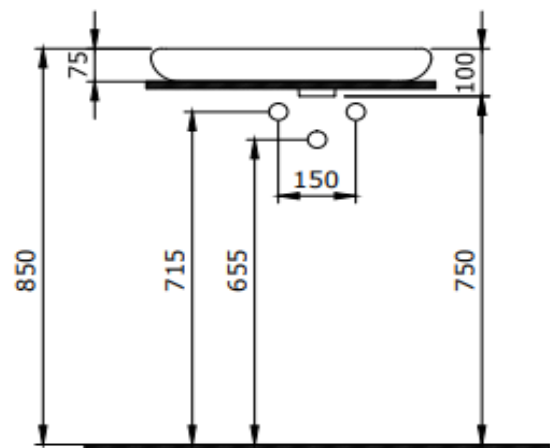

## Fenice Bowl

**BOCCHI**  
IL BAGNO PER TUTTI

Product code: 1489-001-0126

Collection	Fenice
Size	450 X 540
Brand	BOCCHI
Surface	Glazed Hygiene
Colour	Glossy White
Class	CL 00
Weight	9,95 kg
Accessory	Ceramic pop-up cover 1219-001-0120
	POP-UP 6190 - 0001

BOCCHI reserves the right to make changes in products and technical details without notice.

All dimensions in the drawings are within standard tolerances.

If there is a need for exact measurements in assembly applications, exact measurements taken from the product should be used.