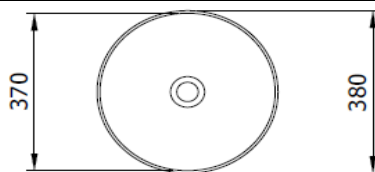

Sottile Slim Line Countertop Washbasin

BOCCHI
IL BAGNO PER TUTTI

Product code: 1494-001-0125

Collection	Sottile
Size	380 X 380
Brand	BOCCHI
Surface	Glazed Hygiene
Colour	Glossy White
Class	CL 00
Weight	3,82 kg
Accessory	Ceramic pop-up cover 1219-001-0120
	POP-UP 6190 - 0001

BOCCHI reserves the right to make changes in products and technical details without notice.

All dimensions in the drawings are within standard tolerances.

If there is a need for exact measurements in assembly applications, exact measurements taken from the product should be used.