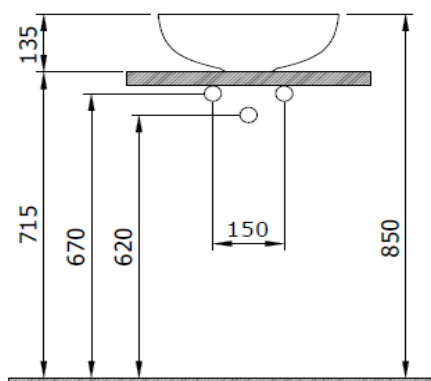

Sottile Slim Line Countertop Washbasin

BOCCHI
IL BAGNO PER TUTTI

Product code: 1494-001-0125

Collection	Sottile
Size	380 X 380
Brand	BOCCHI
Surface	Glazed Hygiene
Colour	Glossy White
Class	CL 00
Weight	3,82 kg
Accessory	Ceramic pop-up cover 1219-001-0120
	POP-UP 6190 - 0001

BOCCHI reserves the right to make changes in products and technical details without notice.

All dimensions in the drawings are within standard tolerances.

If there is a need for exact measurements in assembly applications, exact measurements taken from the product should be used.