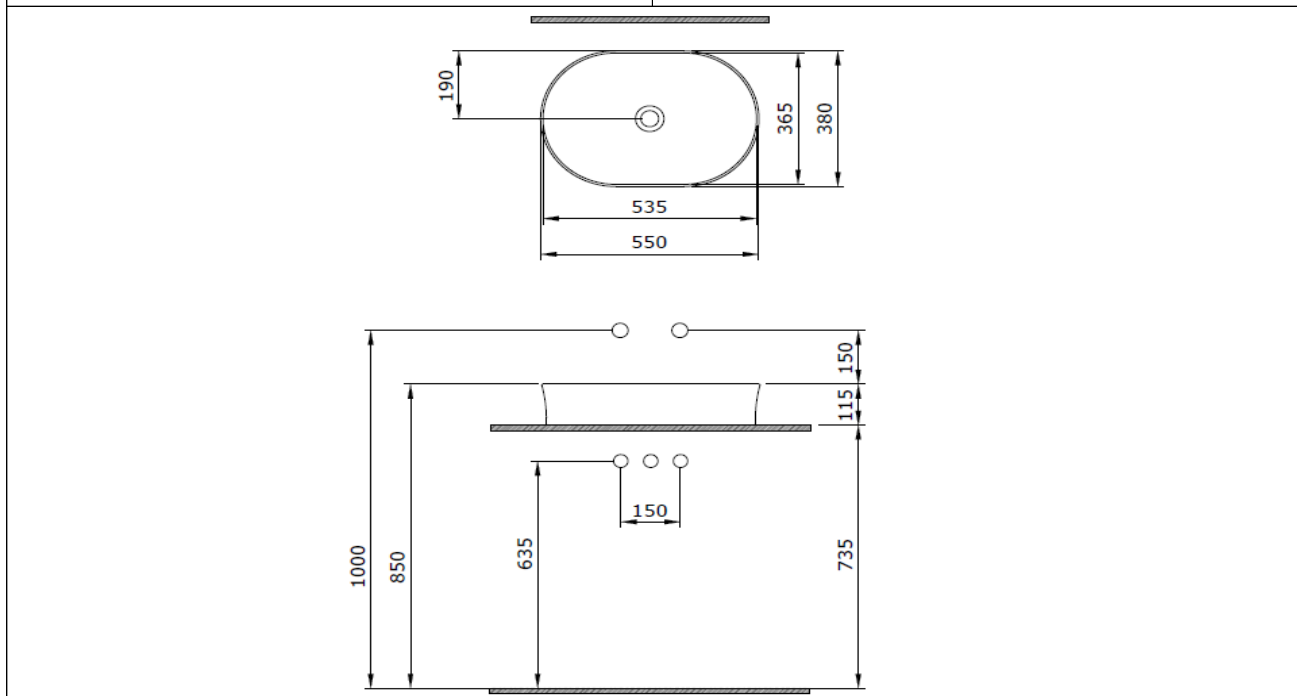

## Sottile Slim Line Countertop Washbasin

**BOCCHI**  
IL BAGNO PER TUTTI

Product code: 1521-001-0125

Collection	Sottile
Size	380 X 550
Brand	BOCCHI
Surface	Glazed Hygiene
Colour	Glossy White
Class	CL 00
Weight	6,58 kg
Accessory	Ceramic pop-up cover 1219-001-0120
	POP-UP 6190 - 0001

BOCCHI reserves the right to make changes in products and technical details without notice.

All dimensions in the drawings are within standard tolerances.

If there is a need for exact measurements in assembly applications, exact measurements taken from the product should be used.