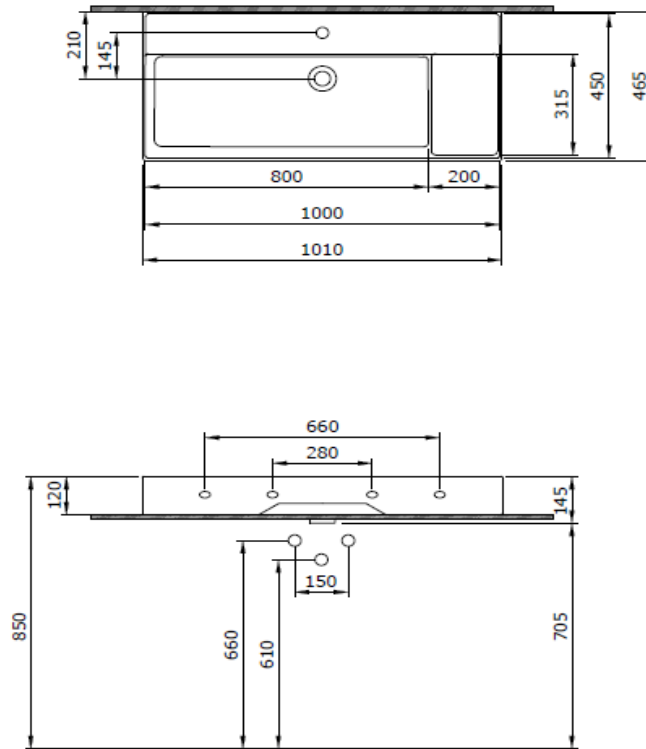

## Milano Right Hand Shelf Washbasin 100 cm

**BOCCHI**  
IL BAGNO PER TUTTI

Product code: 1538-001-0126

Collection	Milano
Size	465 X 1010
Brand	BOCCHI
Surface	Glazed Hygiene
Colour	Glossy White
Class	CL 25
Weight	29,38 kg
Accessory	POP-UP 6190 - 0002
	Metal Console foot 3930-0001S
	Mounting set A0238

BOCCHI reserves the right to make changes in products and technical details without notice.

All dimensions in the drawings are within standard tolerances.

If there is a need for exact measurements in assembly applications, exact measurements taken from the product should be used.