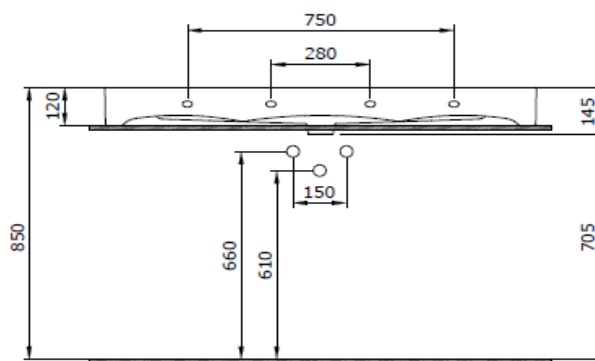

## Milano Right and Left Hand Shelf Washbasin 120 cm

**BOCCHI**  
IL BAGNO PER TUTTI

Product code: 1539-001-0126

Collection	Milano
Size	470 X 1215
Brand	BOCCHI
Surface	Glazed Hygiene
Colour	Glossy White
Class	CL 25
Weight	31,56 kg
Accessory	POP-UP 6190 - 0002
	Metal Console foot 3930-0001S
	Mounting set A0238

BOCCHI reserves the right to make changes in products and technical details without notice.

All dimensions in the drawings are within standard tolerances.

If there is a need for exact measurements in assembly applications, exact measurements taken from the product should be used.