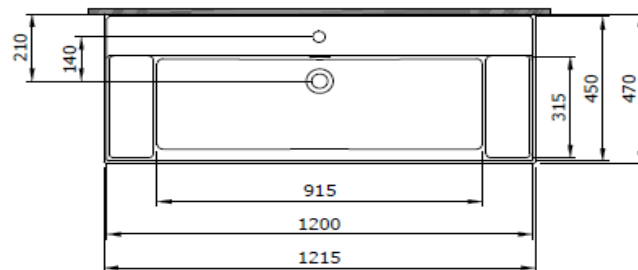

## Milano Right and Left Hand Shelf Washbasin 120 cm

**BOCCHI**  
IL BAGNO PER TUTTI

Product code: 1539-001-0126

Collection	Milano
Size	470 X 1215
Brand	BOCCHI
Surface	Glazed Hygiene
Colour	Glossy White
Class	CL 25
Weight	31,56 kg
Accessory	POP-UP 6190 - 0002
	Metal Console foot 3930-0001S
	Mounting set A0238

BOCCHI reserves the right to make changes in products and technical details without notice.

All dimensions in the drawings are within standard tolerances.

If there is a need for exact measurements in assembly applications, exact measurements taken from the product should be used.