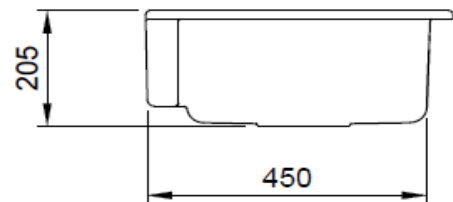

Apron Front Single Bowl Kitchen Sink 60 cm

BOCCHI
IL BAGNO PER TUTTI

Product code: 1582-001-0140-01

Collection	Sotto
Size	495 X 620
Brand	BOCCHI
Surface	Glazed Hygiene
Colour	Glossy White
Class	CL 00
Weight	21,55 kg
Aksesuar	Siphon A1503
	Wire grid 2300 0044
	Drain pipe A1710

BOCCHI reserves the right to make changes in products and technical details without notice.

All dimensions in the drawings are within standard tolerances.

If there is a need for exact measurements in assembly applications, exact measurements taken from the product should be used.