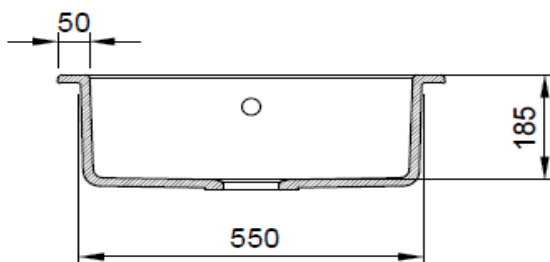

Apron Front Single Bowl Kitchen Sink 60 cm

BOCCHI
IL BAGNO PER TUTTI

Product code: 1582-001-0140-01

Collection	Sotto
Size	495 X 620
Brand	BOCCHI
Surface	Glazed Hygiene
Colour	Glossy White
Class	CL 00
Weight	21,55 kg
Aksesuar	Siphon A1503
	Wire grid 2300 0044
	Drain pipe A1710

BOCCHI reserves the right to make changes in products and technical details without notice.

All dimensions in the drawings are within standard tolerances.

If there is a need for exact measurements in assembly applications, exact measurements taken from the product should be used.