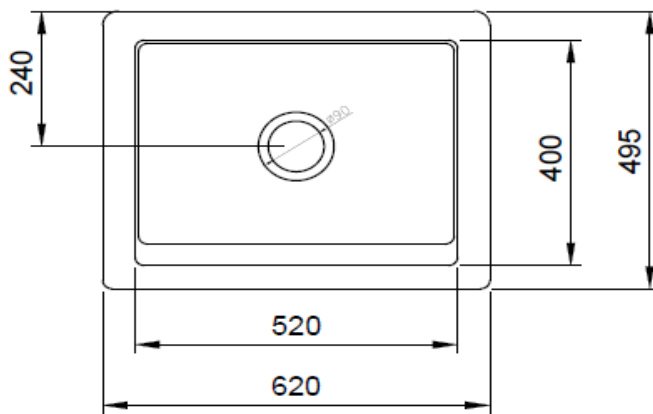

Apron Front Single Bowl Kitchen Sink 60 cm

BOCCHI
IL BAGNO PER TUTTI

Product code: 1582-001-0140-01

Collection	Sotto
Size	495 X 620
Brand	BOCCHI
Surface	Glazed Hygiene
Colour	Glossy White
Class	CL 00
Weight	21,55 kg
Aksesuar	Siphon A1503
	Wire grid 2300 0044
	Drain pipe A1710

BOCCHI reserves the right to make changes in products and technical details without notice.

All dimensions in the drawings are within standard tolerances.

If there is a need for exact measurements in assembly applications, exact measurements taken from the product should be used.