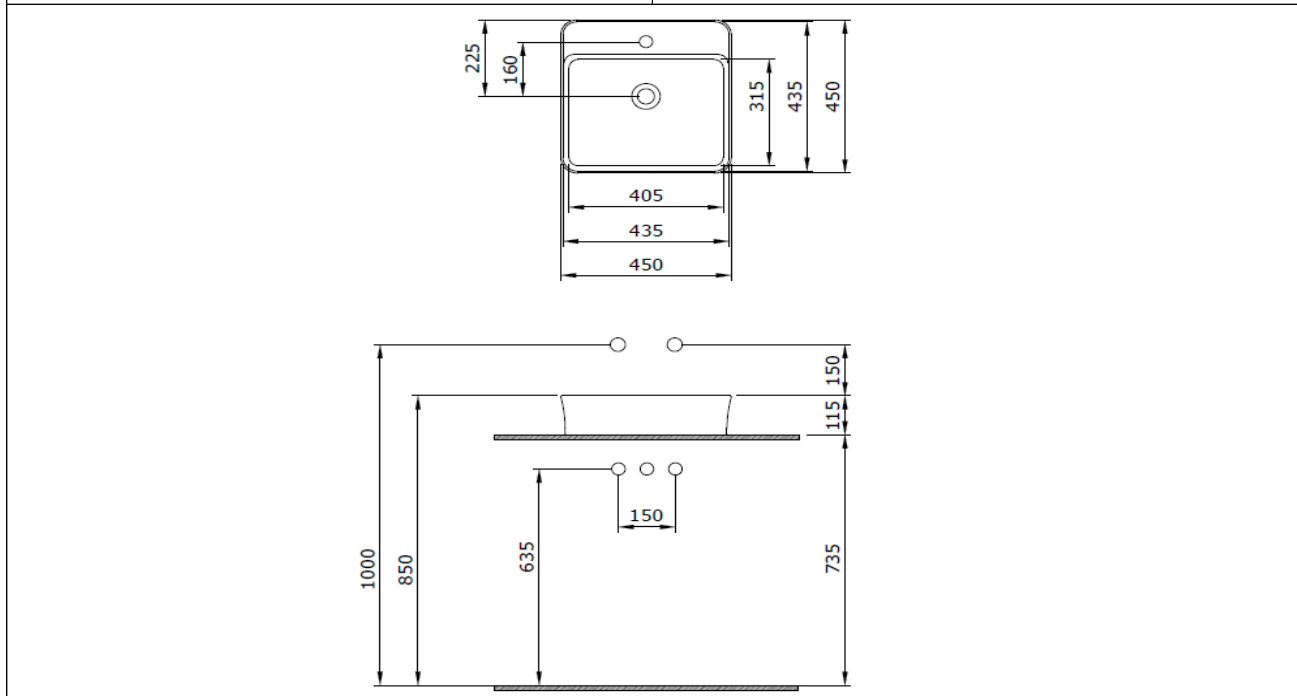

Sottile Slim Line Countertop Washbasin

BOCCHI
IL BAGNO PER TUTTI

Product code: 1598-001-0126

Collection	Sottile
Size	450 X 450
Brand	BOCCHI
Surface	Glazed Hygiene
Colour	Glossy White
Class	CL 00
Weight	9,80 kg
Accessory	Ceramic pop-up cover 1219-001-0120
	POP-UP 6190 - 0001

BOCCHI reserves the right to make changes in products and technical details without notice.

All dimensions in the drawings are within standard tolerances.

If there is a need for exact measurements in assembly applications, exact measurements taken from the product should be used.