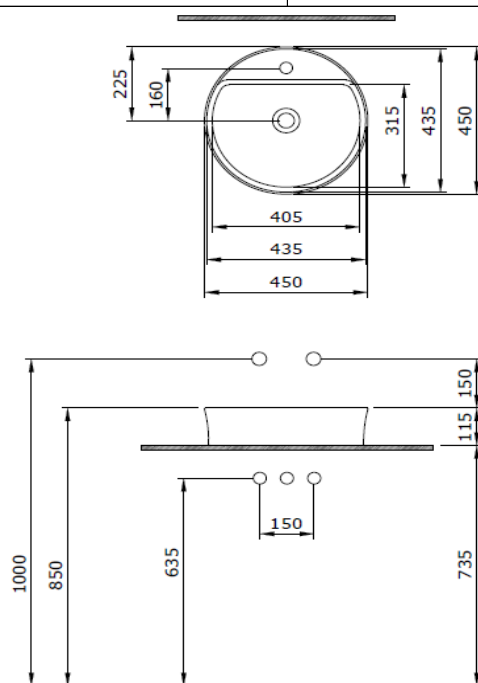

Sottile Slim Line Countertop Washbasin

BOCCHI
IL BAGNO PER TUTTI

Product code: 1599-001-0126

Collection	Sottile
Size	450 X 450
Brand	BOCCHI
Surface	Glazed Hygiene
Colour	Glossy White
Class	CL 00
Weight	8,20 kg
Accessory	Ceramic pop-up cover 1219-001-0120
	POP-UP 6190 - 0001

BOCCHI reserves the right to make changes in products and technical details without notice.

All dimensions in the drawings are within standard tolerances.

If there is a need for exact measurements in assembly applications, exact measurements taken from the product should be used.