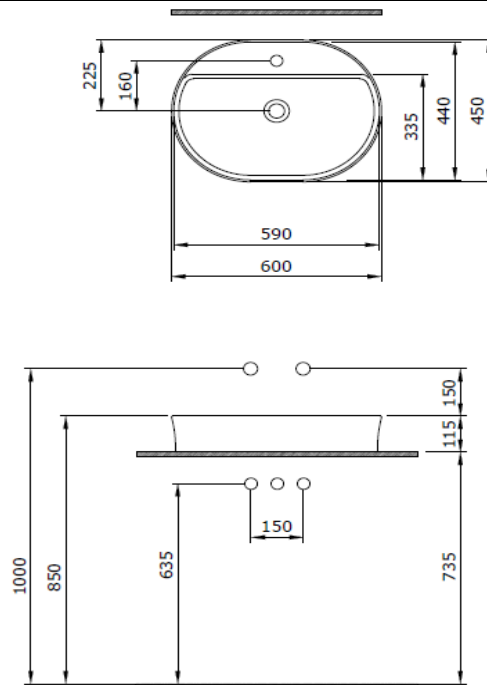

Sottile Slim Line Countertop Washbasin

BOCCHI
IL BAGNO PER TUTTI

Product code: 1600-001-0126

Collection	Sottile
Size	450 X 600
Brand	BOCCHI
Surface	Glazed Hygiene
Colour	Glossy White
Class	CL 00
Weight	11,05 kg
Accessory	Ceramic pop-up cover 1219-001-0120
	POP-UP 6190 - 0001

BOCCHI reserves the right to make changes in products and technical details without notice.

All dimensions in the drawings are within standard tolerances.

If there is a need for exact measurements in assembly applications, exact measurements taken from the product should be used.